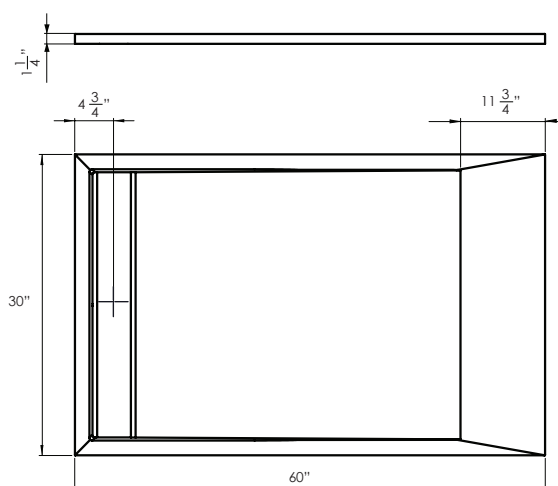

MATERIAL

- Resin stone ACRYSTONE® core

SIZE

- Size: 60 x 30 in • Weight: 133 lb

INCLUDED

- Shower Tray
- Drain Grid
- Tile flange
- Instruction manual

NOT INCLUDED

- Drain connection
- (RBM shower tray can accommodate most 2" standard drain)

MARQUINA

CALACATTA
WHITE

TECHNICAL INFORMATION

APPROXIMATE MEASUREMENTS
The manufacturer accepts 1/4" variance