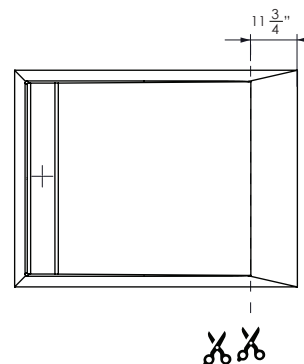

MATERIAL

- Resin stone ACRYSTONE® core

SIZE

- Size: 60 x 30 in • Weight: 133 lb

INCLUDED

- Shower Tray
- Drain Grid
- Tile flange
- Instruction manual

NOT INCLUDED

- Drain connection
- (RBM shower tray can accommodate most 2" standard drain)

MARQUINA

CALACATTA
WHITE

TECHNICAL INFORMATION

APPROXIMATE MEASUREMENTS
The manufacturer accepts 1/4" variance