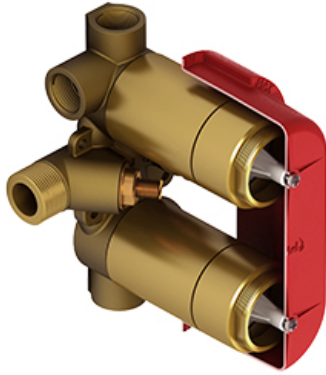

4-way Type T/P ¾" coaxial complete valve
ZOTQ46

Specifications

Composition

- TZOTQ46C - 4-way Type T/P coaxial valve trim
- R46 - 4-way Type T/P ¾" coaxial valve rough

Available colors

- C : Chrome
- BN : Brushed Nickel (PVD)
- PN : Polished Nickel (PVD)

Customer Service

Ontario, West Canada : 888-287-5354 Quebec, Maritimes, United States : 866-473-8442

2020.06.12

4-way Type T/P 3/4" coaxial valve rough
R46

Specifications

Descriptions

- Rough only
- 3/4" inlet male NPT
- Must be supplied with minimum 3/4" PEX , 3/4" EXPANSION PEX or 1/2" copper
- Four 1/2" outlets female NPT
- Service valves
- Test cap
- TXX46XX or TXX88XX trim required to complete