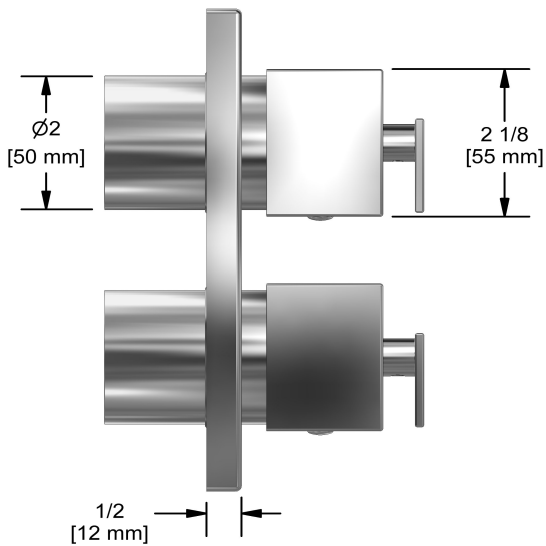

Sizes, models and finishes may differ from those presented.

Warranty

This **Riobel Inc.** product you have purchased carries a Limited Lifetime Warranty on the chrome, PVD finish, blacks and all working parts and is guaranteed from the initial purchase date against all manufacturing defects. All other finishes, including plastic components, are guaranteed for one year. All electric and/or electronic parts are covered by a 5-year limited warranty.

Customer Service

Ontario, West Canada : 888-287-5354 Quebec, Maritimes, United States : 866-473-8442

2020.06.12