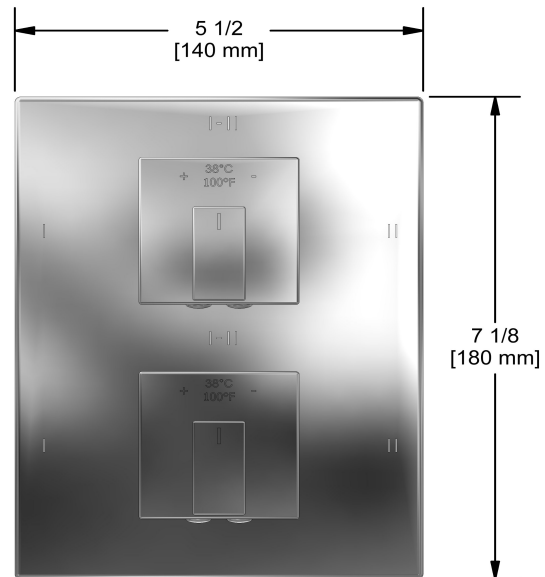

Sizes, models and finishes may differ from those presented.

Warranty

This **Riobel Inc.** product you have purchased carries a Limited Lifetime Warranty on the chrome, PVD finish, blacks and all working parts and is guaranteed from the initial purchase date against all manufacturing defects. All other finishes, including plastic components, are guaranteed for one year. All electric and/or electronic parts are covered by a 5-year limited warranty.

Customer Service

Ontario, West Canada : 888-287-5354 Quebec, Maritimes, United States : 866-473-8442

2020.06.12