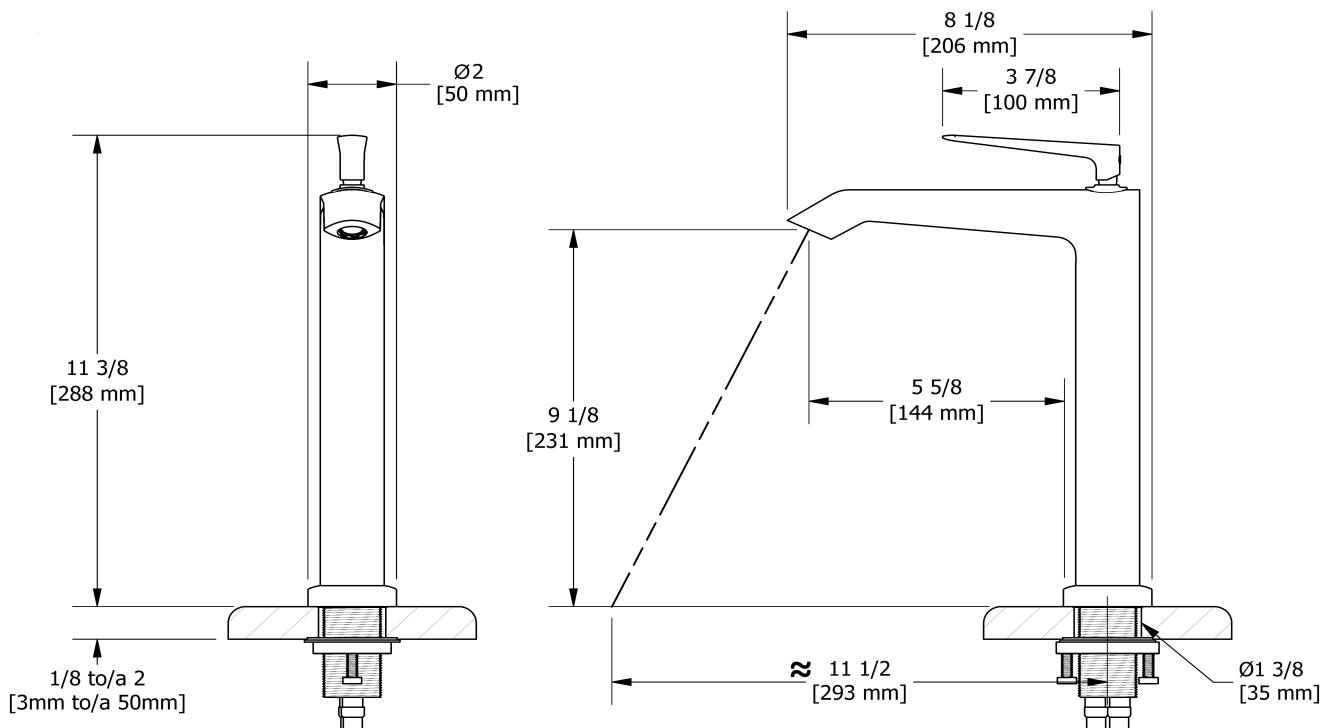

Sizes, models and finishes may differ from thoses presented.

Warranty

This **Riobel Inc.** product you have purchased carries a Limited Lifetime Warranty on the chrome, PVD finish, blacks and all working parts and is guaranteed from the initial purchase date against all manufacturing defects. All other finishes, including plastic components, are guaranteed for one year. All electric and/or electronic parts are covered by a 5-year limited warranty.

Customer Service

Ontario, West Canada : 888-287-5354 Quebec, Maritimes, United States : 866-473-8442