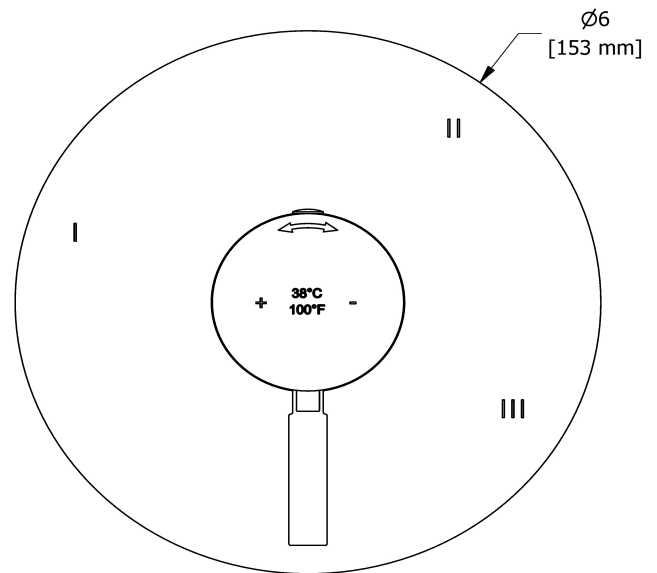

Sizes, models and finishes may differ from thoses presented.

Warranty

This **Riobel Inc.** product you have purchased carries a Limited Lifetime Warranty on the chrome, PVD finish, blacks and all working parts and is guaranteed from the initial purchase date against all manufacturing defects. All other finishes, including plastic components, are guaranteed for one year. All electric and/or electronic parts are covered by a 5-year limited warranty.

Customer Service

Ontario, West Canada : 888-287-5354 Quebec, Maritimes, United States : 866-473-8442