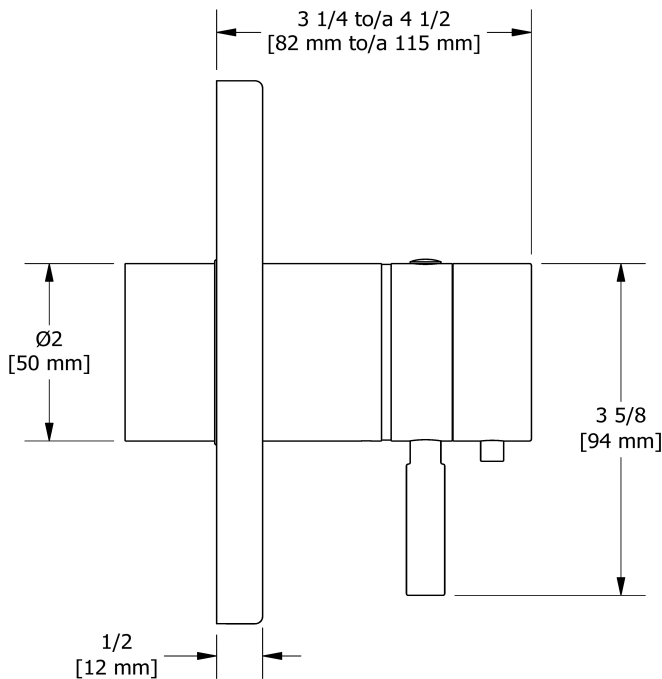

Sizes, models and finishes may differ from thoses presented.

Warranty

This **Riobel Inc.** product you have purchased carries a Limited Lifetime Warranty on the chrome, PVD finish, blacks and all working parts and is guaranteed from the initial purchase date against all manufacturing defects. All other finishes, including plastic components, are guaranteed for one year. All electric and/or electronic parts are covered by a 5-year limited warranty.

Customer Service

Ontario, West Canada : 888-287-5354 Quebec, Maritimes, United States : 866-473-8442