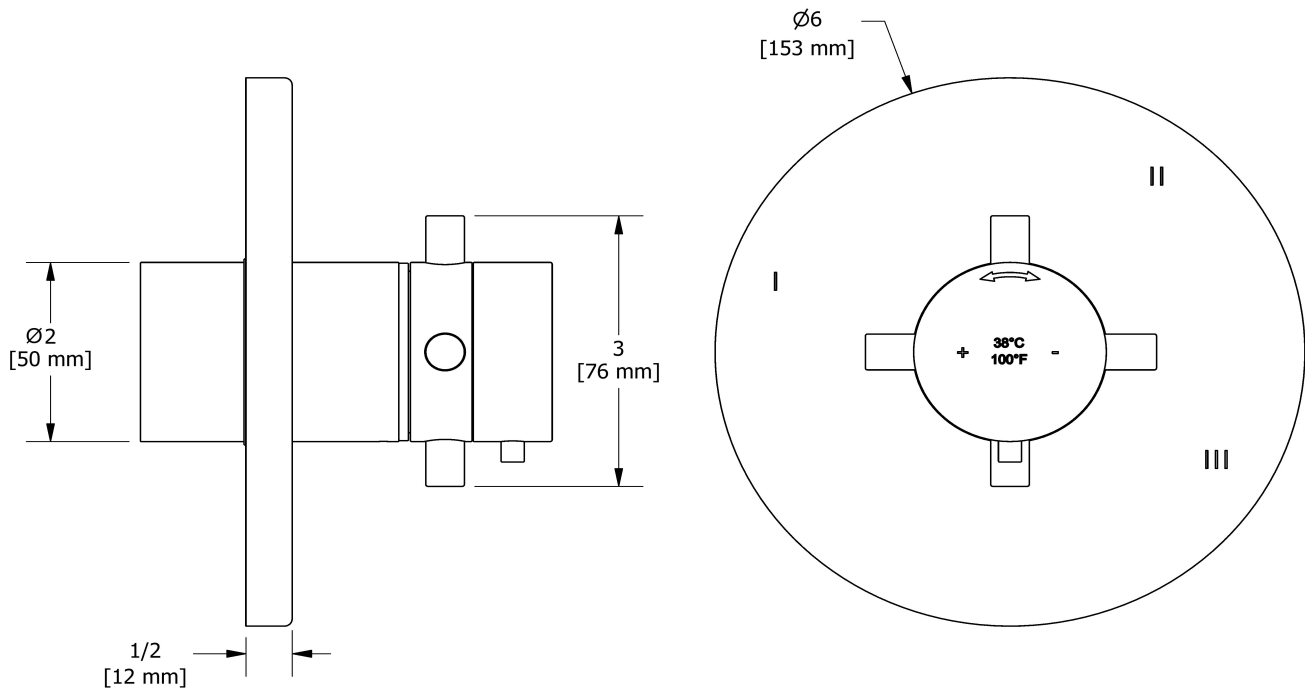

3-way Type T/P coaxial valve trim
TPATM45+

Specifications

Descriptions

- R45, R45-SPEX or R45-EX rough required to complete
- Thermostatic/pressure balance coaxial cartridge with check valves
- Trim only
- 6 positions (OFF, 1, 1 and 2, 2, 2 and 3, 3) share

Available colors

- C : Chrome
- BN : Brushed Nickel (PVD)
- PN : Polished Nickel (PVD)

Certifications

- CSA B125.1
- ASME A112.18.1
- ASSE 1016
- CMR248 Approval

UPC®

Sizes, models and finishes may differ from those presented.