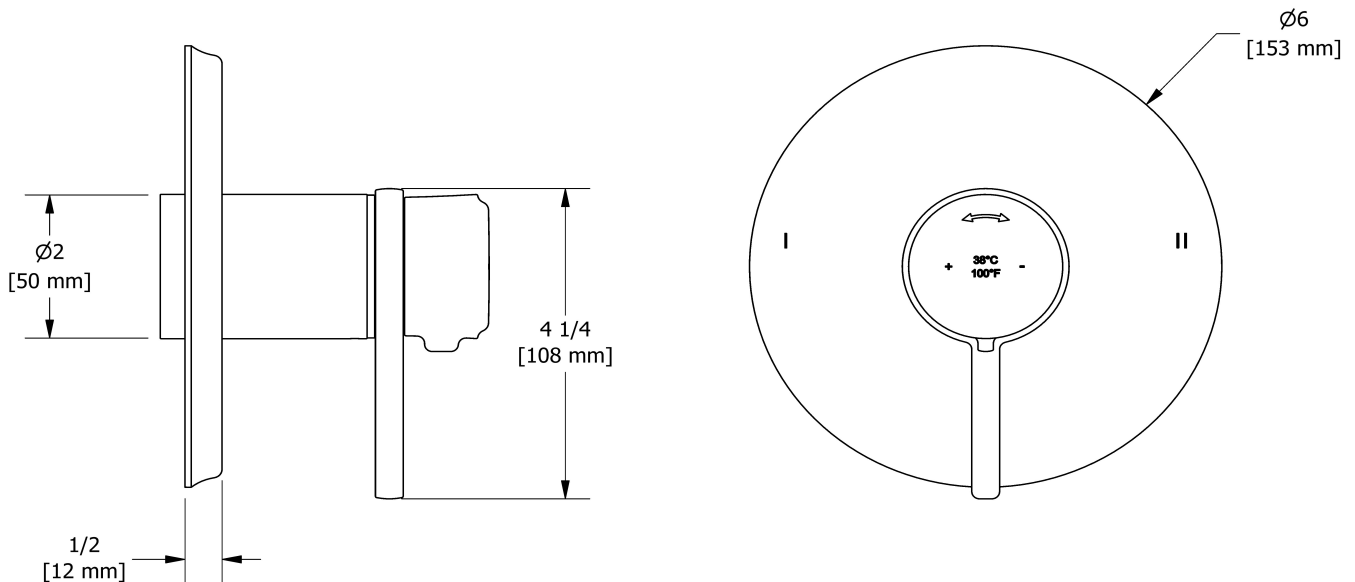

Sizes, models and finishes may differ from those presented.

Warranty

This **Riobel Inc.** product you have purchased carries a Limited Lifetime Warranty on the chrome, PVD finish, blacks and all working parts and is guaranteed from the initial purchase date against all manufacturing defects. All other finishes, including plastic components, are guaranteed for one year. All electric and/or electronic parts are covered by a 5-year limited warranty.

Customer Service

Ontario, West Canada : 888-287-5354 Quebec, Maritimes, United States : 866-473-8442

2020.06.12