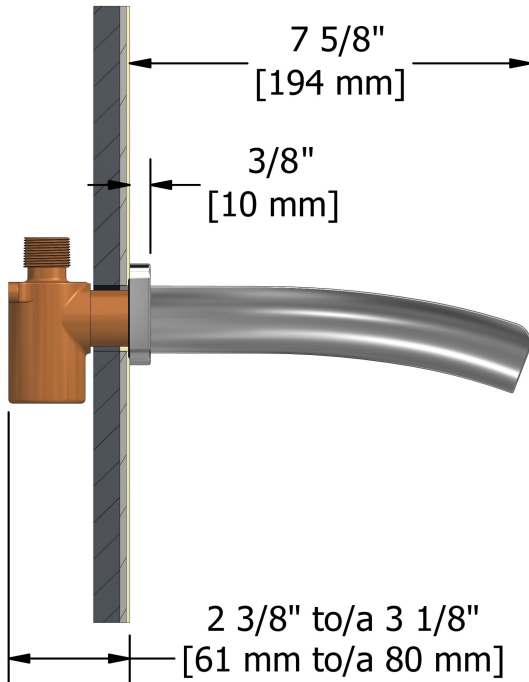

Open wall-mount tub spout
SA80

cUPC®

Specifications

Descriptions

- ½" inlet male NPT
- Special rough included
- Must be ordered at the same time as the valve rough

Available colors

- C : Chrome
- PN : Polished Nickel (PVD)

Certifications

- CSA B125.1
- ASME A112.18.1
- CMR248 Approval

Sizes, models and finishes may differ from those presented.

Warranty

This **Riobel Inc.** product you have purchased carries a Limited Lifetime Warranty on the chrome, PVD finish, blacks and all working parts and is guaranteed from the initial purchase date against all manufacturing defects. All other finishes, including plastic components, are guaranteed for one year. All electric and/or electronic parts are covered by a 5-year limited warranty.