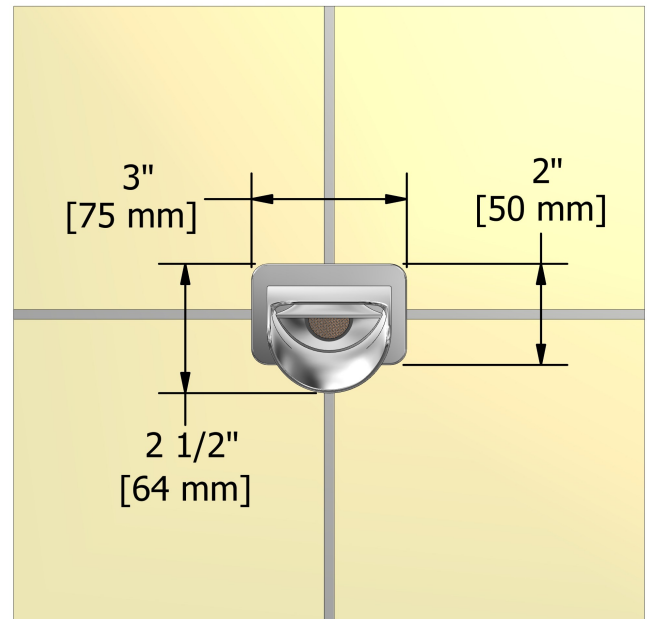

Sizes, models and finishes may differ from those presented.

Warranty

This **Riobel Inc.** product you have purchased carries a Limited Lifetime Warranty on the chrome, PVD finish, blacks and all working parts and is guaranteed from the initial purchase date against all manufacturing defects. All other finishes, including plastic components, are guaranteed for one year. All electric and/or electronic parts are covered by a 5-year limited warranty.

Customer Service

Ontario, West Canada : 888-287-5354 Quebec, Maritimes, United States : 866-473-8442

2020.06.12