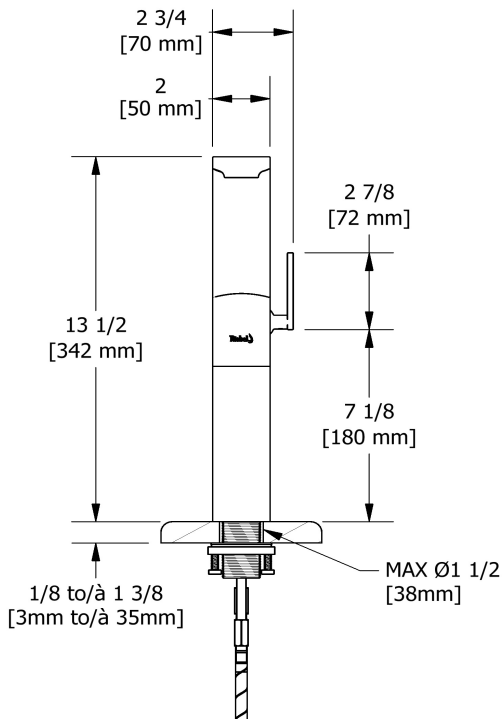

Sizes, models and finishes may differ from those presented.

Warranty

This **Riobel Inc.** product you have purchased carries a Limited Lifetime Warranty on the chrome, PVD finish, blacks and all working parts and is guaranteed from the initial purchase date against all manufacturing defects. All other finishes, including plastic components, are guaranteed for one year. All electric and/or electronic parts are covered by a 5-year limited warranty.

Customer Service

Ontario, West Canada : 888-287-5354 Quebec, Maritimes, United States : 866-473-8442