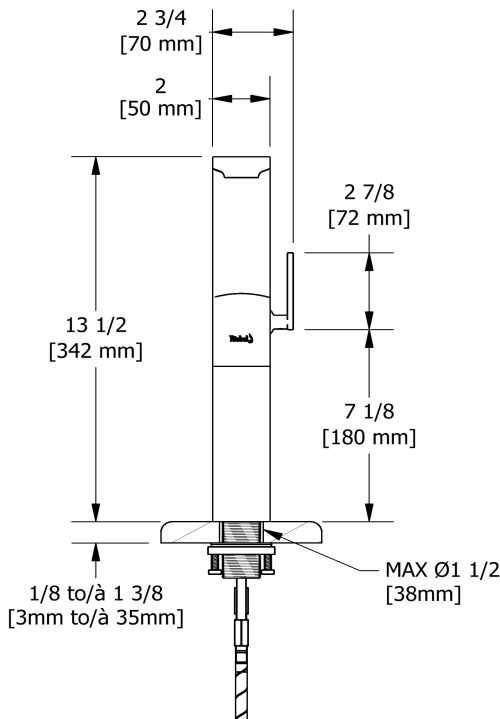

Sizes, models and finishes may differ from those presented.

Warranty

This **Riobel Inc.** product you have purchased carries a Limited Lifetime Warranty on the chrome, PVD finish, blacks and all working parts and is guaranteed from the initial purchase date against all manufacturing defects. All other finishes, including plastic components, are guaranteed for one year. All electric and/or electronic parts are covered by a 5-year limited warranty.

Customer Service

Ontario, West Canada : 888-287-5354 Quebec, Maritimes, United States : 866-473-8442