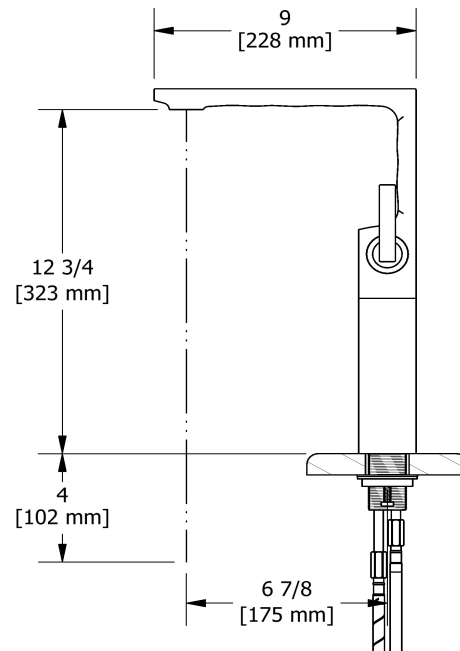

Sizes, models and finishes may differ from those presented.

Warranty

This **Riobel Inc.** product you have purchased carries a Limited Lifetime Warranty on the chrome, PVD finish, blacks and all working parts and is guaranteed from the initial purchase date against all manufacturing defects. All other finishes, including plastic components, are guaranteed for one year. All electric and/or electronic parts are covered by a 5-year limited warranty.

Customer Service

Ontario, West Canada : 888-287-5354 Quebec, Maritimes, United States : 866-473-8442