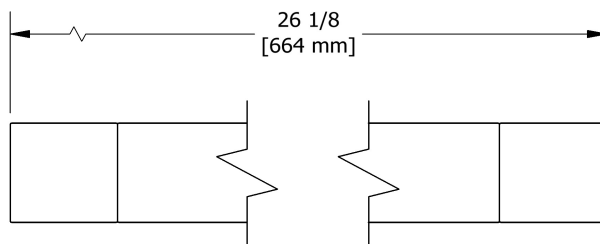

60 cm (24") towel bar
RF5

Specifications

Description

- 4 anchor points

Sizes, models and finishes may differ from those presented.

Warranty

This **Riobel Inc.** product you have purchased carries a Limited Lifetime Warranty on the chrome, PVD finish, blacks and all working parts and is guaranteed from the initial purchase date against all manufacturing defects. All other finishes, including plastic components, are guaranteed for one year. All electric and/or electronic parts are covered by a 5-year limited warranty.