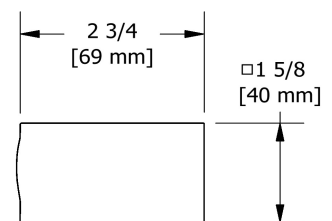

60 cm (24") towel bar
RF5

Specifications

Description

- 4 anchor points

Sizes, models and finishes may differ from those presented.

Warranty

This **Riobel Inc.** product you have purchased carries a Limited Lifetime Warranty on the chrome, PVD finish, blacks and all working parts and is guaranteed from the initial purchase date against all manufacturing defects. All other finishes, including plastic components, are guaranteed for one year. All electric and/or electronic parts are covered by a 5-year limited warranty.