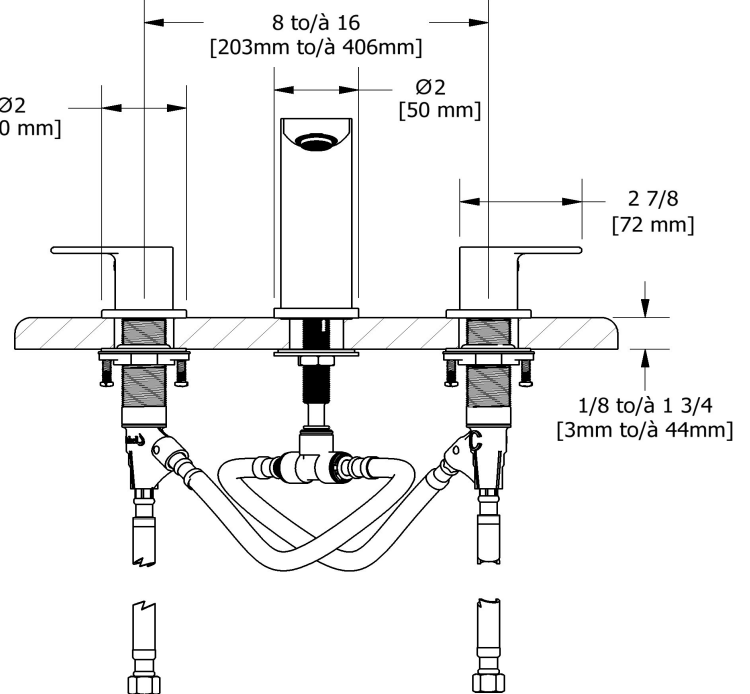

Sizes, models and finishes may differ from those presented.

Warranty

This **Riobel Inc.** product you have purchased carries a Limited Lifetime Warranty on the chrome, PVD finish, blacks and all working parts and is guaranteed from the initial purchase date against all manufacturing defects. All other finishes, including plastic components, are guaranteed for one year. All electric and/or electronic parts are covered by a 5-year limited warranty.

Customer Service

Ontario, West Canada : 888-287-5354 Quebec, Maritimes, United States : 866-473-8442