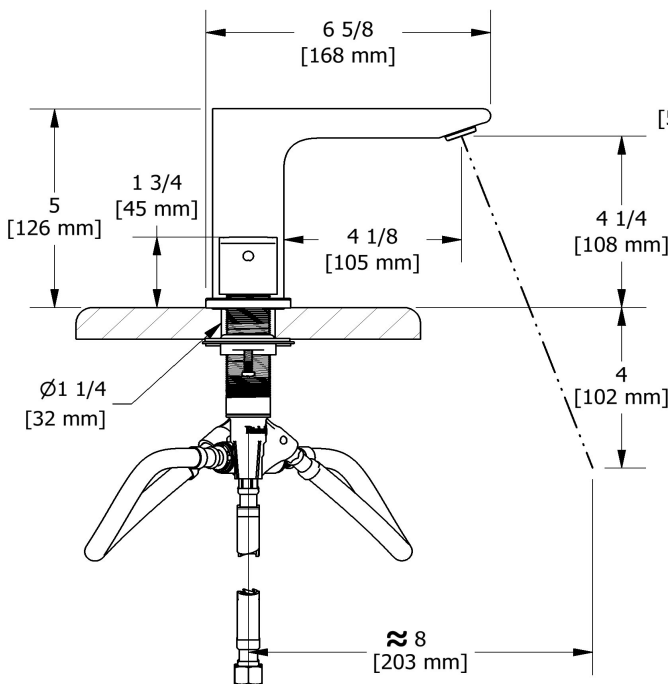

Sizes, models and finishes may differ from those presented.

Warranty

This **Riobel Inc.** product you have purchased carries a Limited Lifetime Warranty on the chrome, PVD finish, blacks and all working parts and is guaranteed from the initial purchase date against all manufacturing defects. All other finishes, including plastic components, are guaranteed for one year. All electric and/or electronic parts are covered by a 5-year limited warranty.

Customer Service

Ontario, West Canada : 888-287-5354 Quebec, Maritimes, United States : 866-473-8442