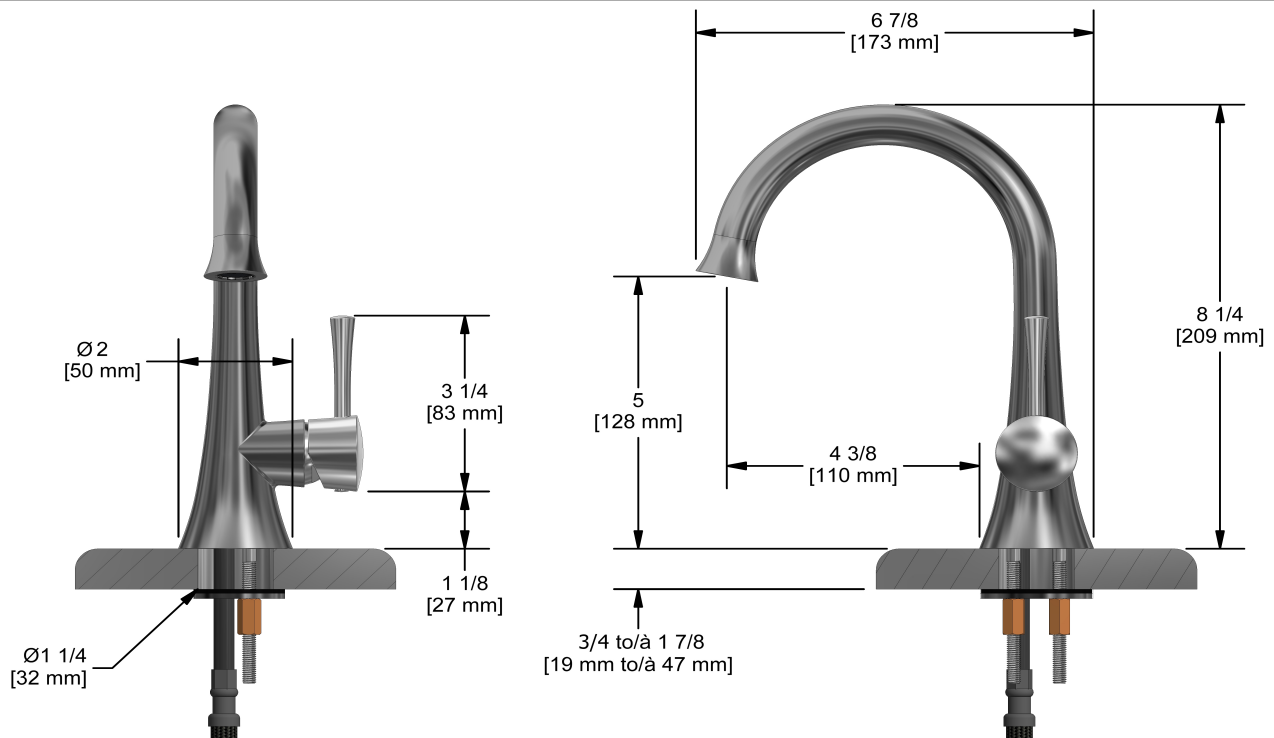

Certifications

- CSA B125.1
- NSF/ANSI standard 61 and 372
- ASME A112.18.1
- CMR248 Approval
- ADA
- DOE