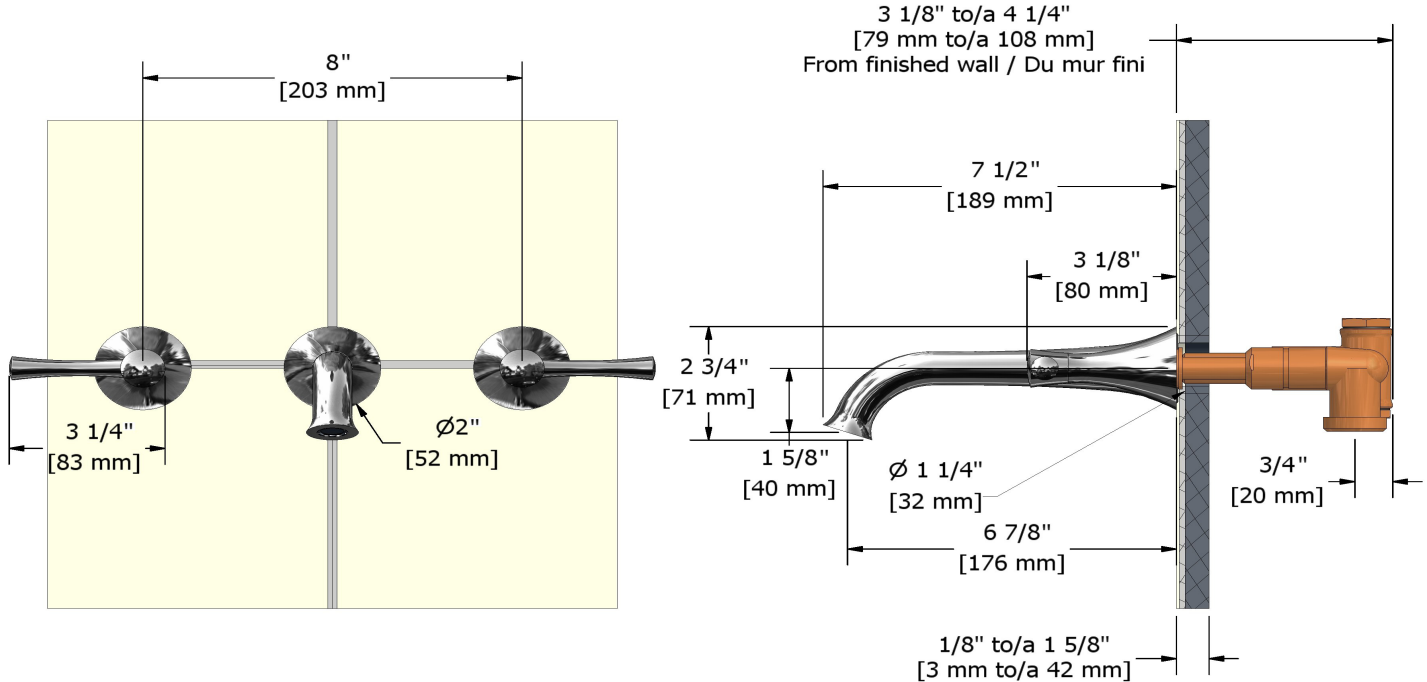

8" wall-mount lavatory faucet
ED03L

Specifications

Descriptions

- Ceramic cartridge
- ½" inlet female NPT
- No drain

Available colors

- C : Chrome
- BN : Brushed Nickel (PVD)
- PN : Polished Nickel (PVD)

Available flows

- 5.7 L/min, 1.5 gpm (US) 60psi *
- 1.9 L/min, 0.5 gpm (US) 60psi (**ED03L-05**)
- 3.7 L/min, 1 gpm (US) 60psi (**ED03L-10**)

EPA certification applicable to the indicated model only

Certifications

- CSA B125.1
- NSF/ANSI standard 61 and 372
- ASME A112.18.1
- CMR248 Approval
- ADA