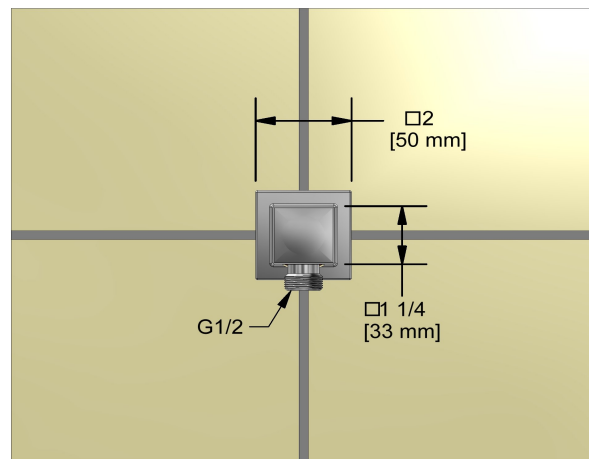

Elbow supply
774

Specifications

Descriptions

- 1/2" inlet female NPT
- 1/2" outlet male
- Adjustable depth

Available colors

- C : Chrome
- BN : Brushed Nickel (PVD)
- PN : Polished Nickel (PVD)

Sizes, models and finishes may differ from thoses presented.