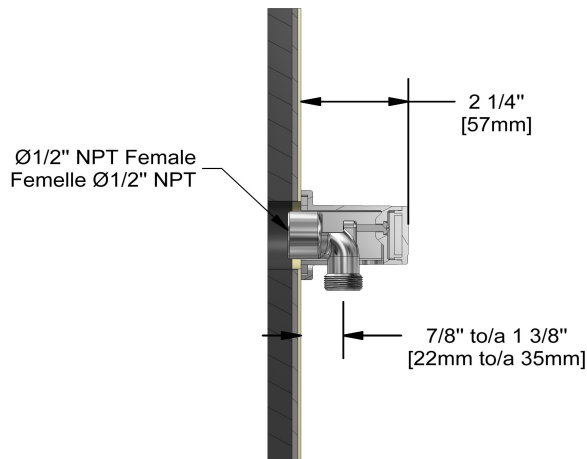

Elbow supply
774

Specifications

Descriptions

- 1/2" inlet female NPT
- 1/2" outlet male
- Adjustable depth

Available colors

- C : Chrome
- BN : Brushed Nickel (PVD)
- PN : Polished Nickel (PVD)

Sizes, models and finishes may differ from thoses presented.