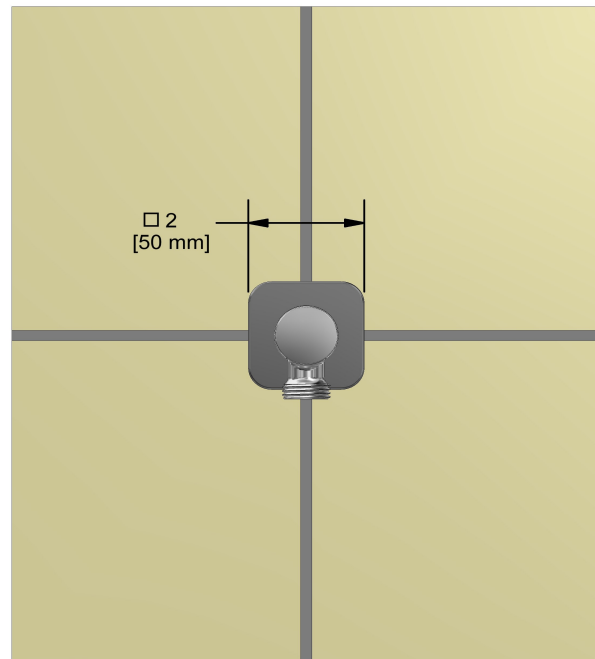

Elbow supply
772

Specifications

Descriptions

- Adjustable depth
- 1/2" outlet male
- 1/2" inlet female NPT

Available colors

- C : Chrome
- PN : Polished Nickel (PVD)
- BK : Black

Sizes, models and finishes may differ from thoses presented.