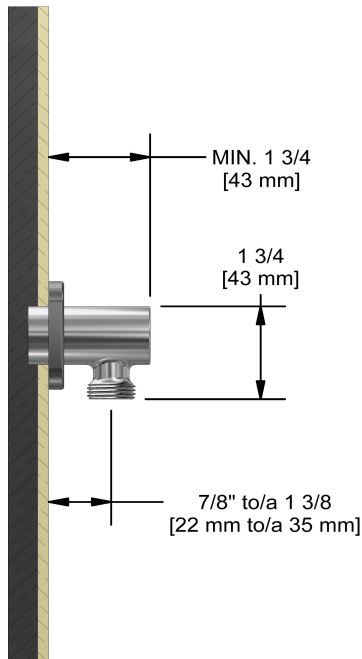

Elbow supply
772

Specifications

Descriptions

- Adjustable depth
- 1/2" outlet male
- 1/2" inlet female NPT

Available colors

- C : Chrome
- PN : Polished Nickel (PVD)
- BK : Black

Sizes, models and finishes may differ from thoses presented.