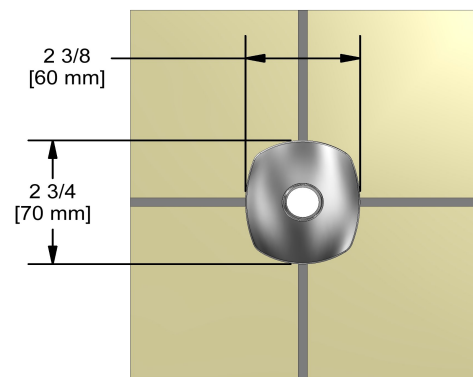

15 cm (6") vertical shower arm

598

Specifications

Descriptions

- 1/2" inlet male NPT
- Shower arm with Venty flange with set screw

Available colors

- C : Chrome

Sizes, models and finishes may differ from those presented.