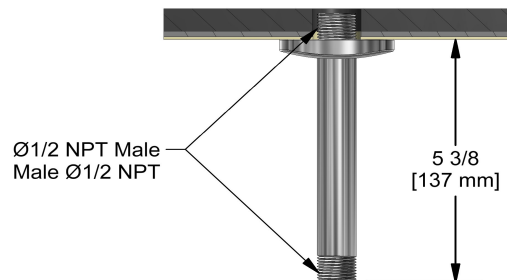

15 cm (6") vertical shower arm

598

Specifications

Descriptions

- 1/2" inlet male NPT
- Shower arm with Venty flange with set screw

Available colors

- C : Chrome

Sizes, models and finishes may differ from those presented.