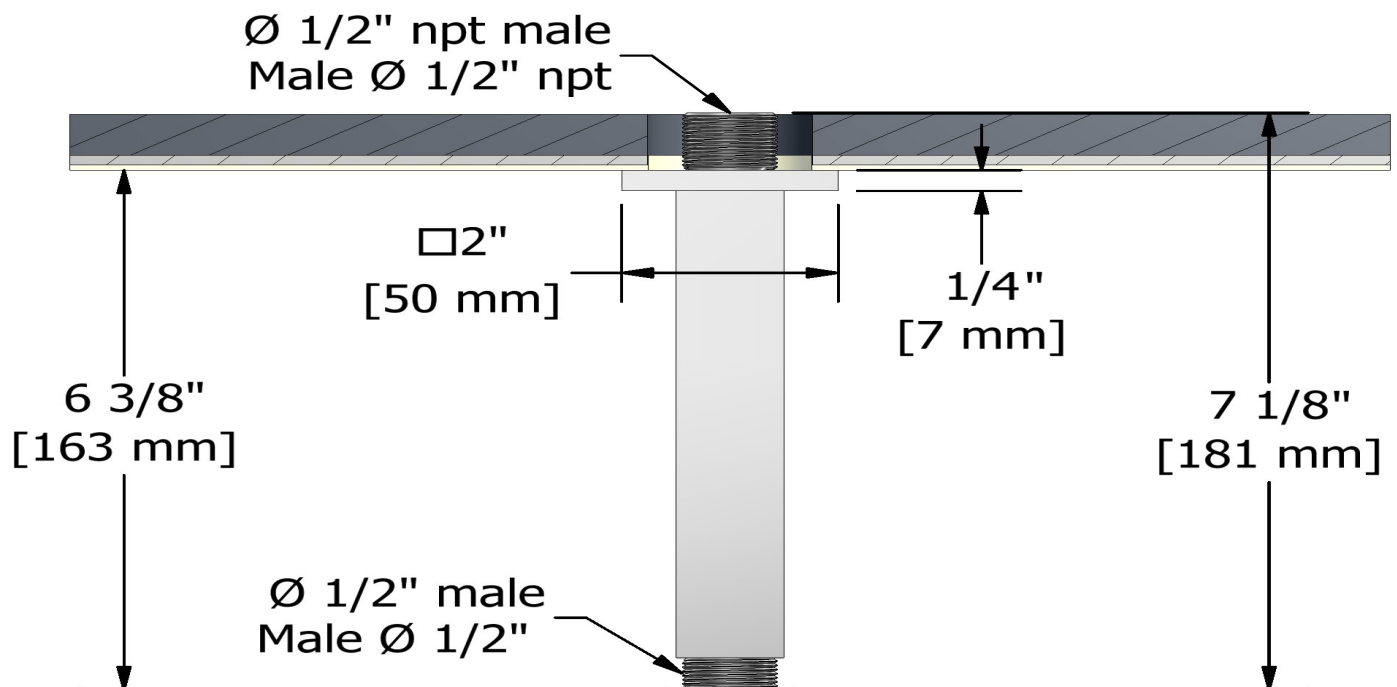

Sizes, models and finishes may differ from thoses presented.

Warranty

This **Riobel Inc.** product you have purchased carries a Limited Lifetime Warranty on the chrome, PVD finish, blacks and all working parts and is guaranteed from the initial purchase date against all manufacturing defects. All other finishes, including plastic components, are guaranteed for one year. All electric and/or electronic parts are covered by a 5-year limited warranty.

Customer Service

Ontario, West Canada : 888-287-5354 Quebec, Maritimes, United States : 866-473-8442

2020.06.07