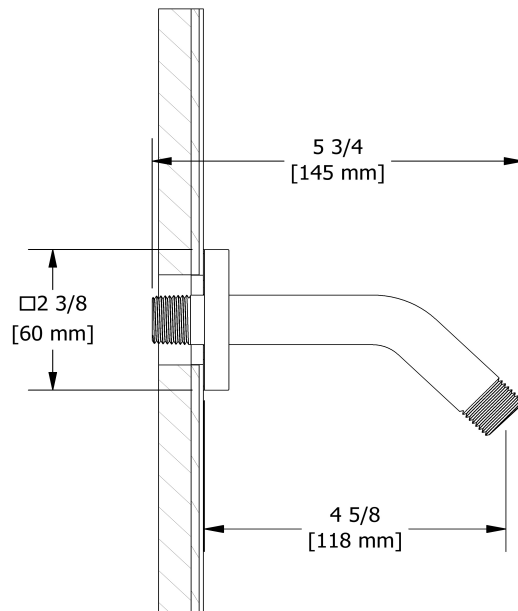

Regular shower arm
546

Specifications

Descriptions

- ½" inlet male NPT
- Square flange

Available colors

- C : Chrome
- BN : Brushed Nickel (PVD)

Sizes, models and finishes may differ from those presented.

Warranty