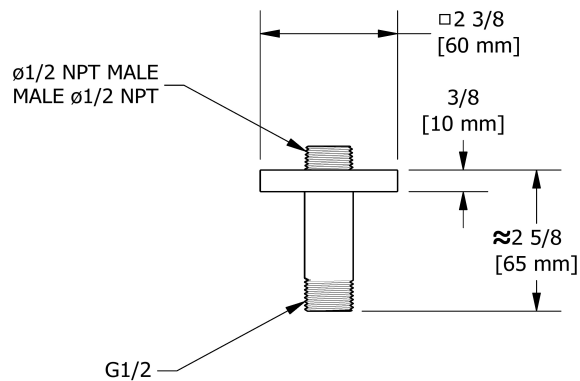

Sizes, models and finishes may differ from those presented.

Warranty

This **Riobel Inc.** product you have purchased carries a Limited Lifetime Warranty on the chrome, PVD finish, blacks and all working parts and is guaranteed from the initial purchase date against all manufacturing defects. All other finishes, including plastic components, are guaranteed for one year. All electric and/or electronic parts are covered by a 5-year limited warranty.

Customer Service

Ontario, West Canada : 888-287-5354 Quebec, Maritimes, United States : 866-473-8442

2020.06.07