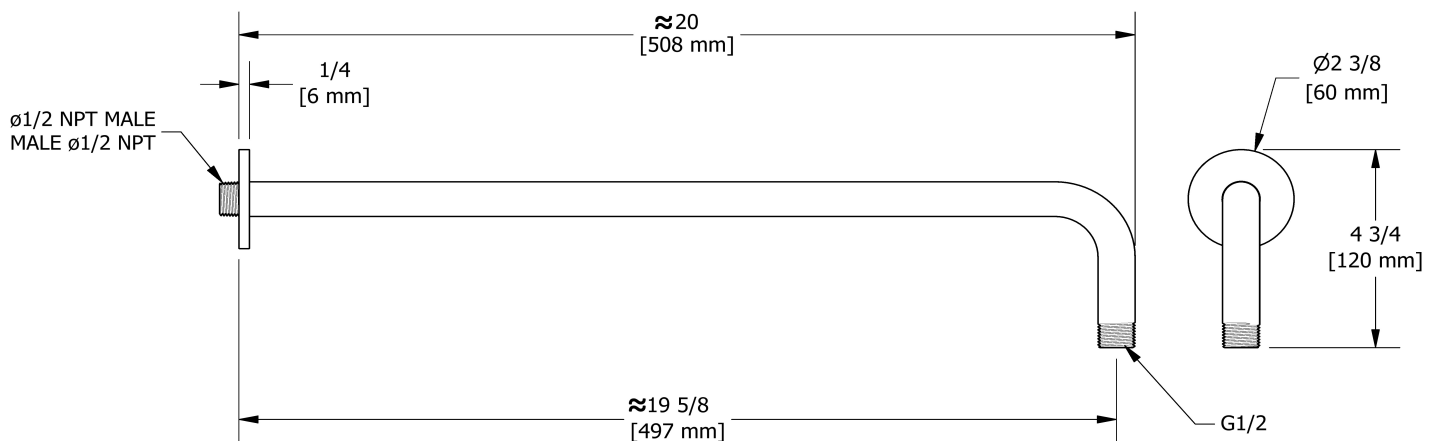

50 cm (20") shower arm
513

Specifications

Descriptions

- 1/2" inlet male NPT
- Round flange

Available colors

- C : Chrome
- BN : Brushed Nickel (PVD)
- PN : Polished Nickel (PVD)

Sizes, models and finishes may differ from those presented.