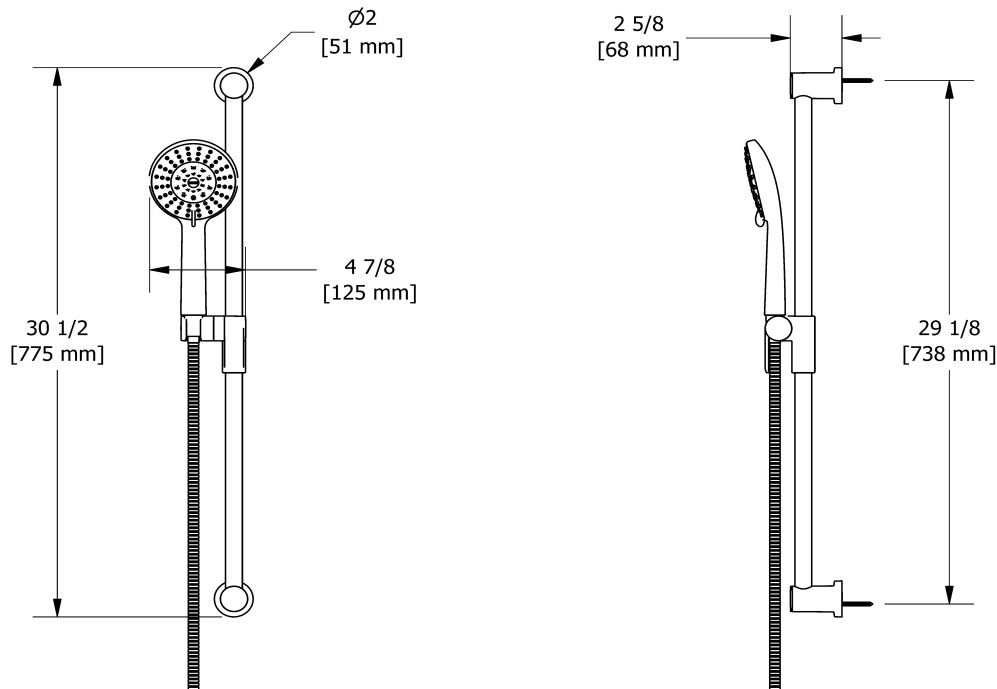

Certifications

- CSA B125.1
- ASME A112.18.1
- CMR248 Approval

Sizes, models and finishes may differ from those presented.

Warranty

This **Riobel Inc.** product you have purchased carries a Limited Lifetime Warranty on the chrome, PVD finish, blacks and all working parts and is guaranteed from the initial purchase date against all manufacturing defects. All other finishes, including plastic components, are guaranteed for one year. All electric and/or electronic parts are covered by a 5-year limited warranty.

Customer Service

Ontario, West Canada : 888-287-5354 Quebec, Maritimes, United States : 866-473-8442