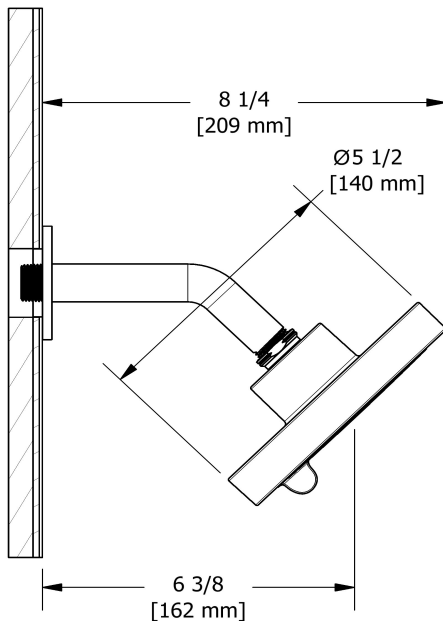

Sizes, models and finishes may differ from thoses presented.

Warranty

This **Riobel Inc.** product you have purchased carries a Limited Lifetime Warranty on the chrome, PVD finish, blacks and all working parts and is guaranteed from the initial purchase date against all manufacturing defects. All other finishes, including plastic components, are guaranteed for one year. All electric and/or electronic parts are covered by a 5-year limited warranty.

Customer Service

Ontario, West Canada : 888-287-5354 Quebec, Maritimes, United States : 866-473-8442