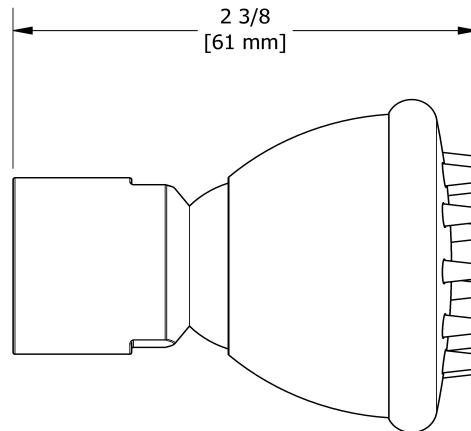

Sizes, models and finishes may differ from thoses presented.

Warranty

This **Riobel Inc.** product you have purchased carries a Limited Lifetime Warranty on the chrome, PVD finish, blacks and all working parts and is guaranteed from the initial purchase date against all manufacturing defects. All other finishes, including plastic components, are guaranteed for one year. All electric and/or electronic parts are covered by a 5-year limited warranty.

Customer Service

Ontario, West Canada : 888-287-5354 Quebec, Maritimes, United States : 866-473-8442

2020.06.11