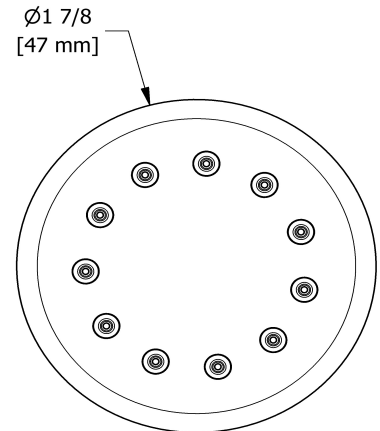

Sizes, models and finishes may differ from thoses presented.

Warranty

This **Riobel Inc.** product you have purchased carries a Limited Lifetime Warranty on the chrome, PVD finish, blacks and all working parts and is guaranteed from the initial purchase date against all manufacturing defects. All other finishes, including plastic components, are guaranteed for one year. All electric and/or electronic parts are covered by a 5-year limited warranty.

Customer Service

Ontario, West Canada : 888-287-5354 Quebec, Maritimes, United States : 866-473-8442

2020.06.11