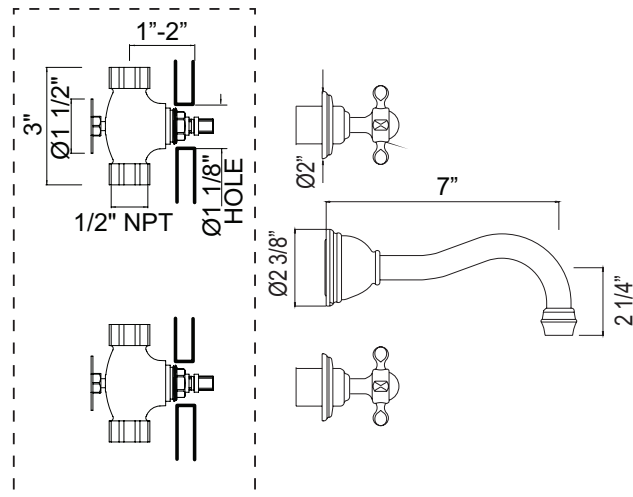

WARRANTY

- Limited Lifetime
- (*)5-Year Limited Warranty
- (**) No Warranty

Consult your local ROHL showroom for additional information and specifications. For complete warranty details and a list of showrooms, go to www.rohlhome.com.