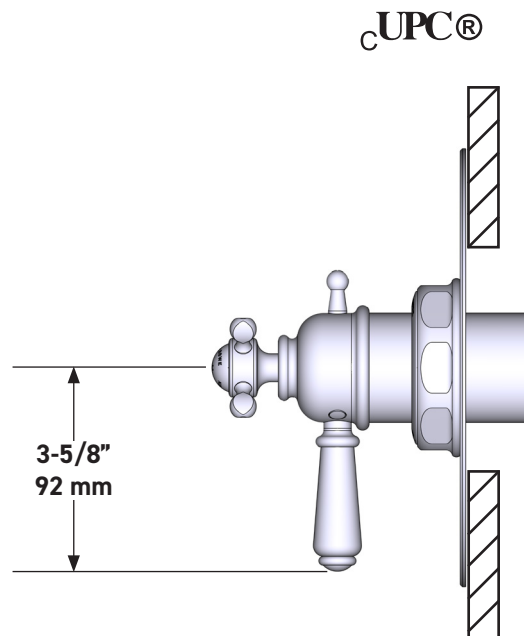

SPECIFICATIONS

DESCRIPTION

- Combines both thermostatic and pressure balance technologies
- “Set it and forget it” temperature control
- Temperature and volume control with diverter
- 3 dedicated functions (CEC Compliant)
- Rough-in valve sold separately:
 - Order R45 therm & pressure balance rough-in valve
 - 3/4" R45 extension kit available, order EXT45KIT34
 - 1-1/4" R45 extension kit available, order EXT45KIT114

Edwardian™ 1/2" Therm & Pressure Balance Trim with 3 Functions (No Share)

CORE MODEL: U.TEW47W1

For warranty or additional information, contact:

US Customers

U.S.A.
houseofrohl.com/support
1-800-777-9762

QUEBEC / MARITIMES / WESTERN CANADA
QUÉBEC / MARITIMES / OUEST CANADIEN
QUEBEC / MARITIMOS / CANADA OCCIDENTAL
houseofrohl.ca/support
1-866-473-8442