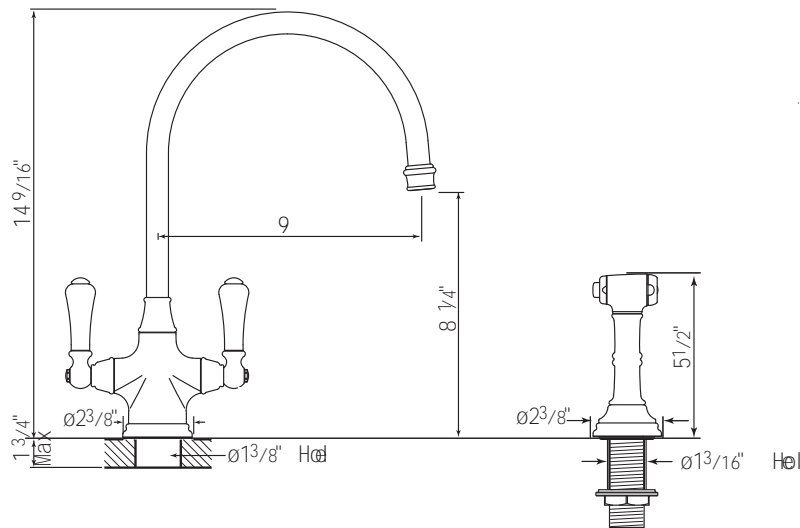

Perrin & Rowe® Georgian Era™ Kitchen Faucet With Sidespray

U.4710

FEATURES

- Metal levers only
- Made from solid brass barstock
- CNC machined
- Ceramic 1/4 turn valves
- 1 3/4" max. installation depth on deck
- C-spout

SPARE PARTS