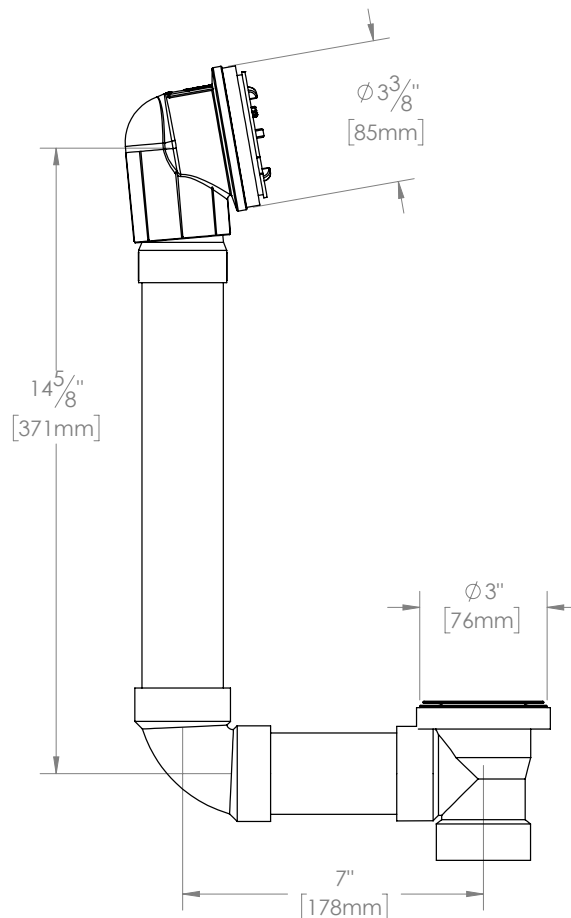

### Specification:

**Direct style 1-1/2" Schedule 40 ABS Solvent Weld Bath Waste/Overflow Standard shall feature a Spin-on TiePlate, Angle Adapter (use optional), SlideOn™ Faceplate and Closure Mechanism.**

### \*Certification

\*The "cSAus Meets UPC" mark means the product conforms to the requirements of the NPC, UPC, IPC and IRC.

**Refer to Side B for Faceplate, Closure Mechanism and Finish options and suffixes.**