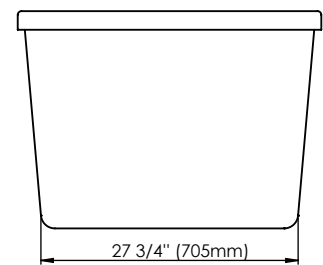

Produits Neptune
Rouge

Berlin F2 3260

Bathtub

Ajustable feet

Above-the-floor rough (AFR)

*All dimensions are approximate and subject to change without notice

Please refer to the installation guide before beginning the installation