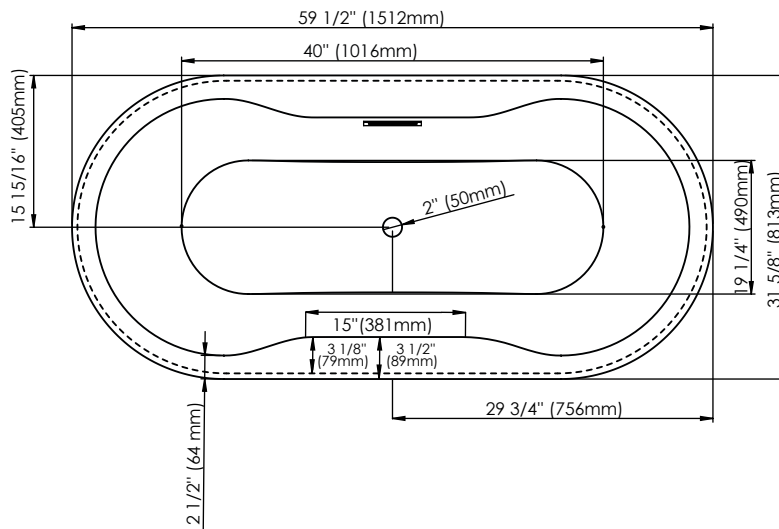

Produits Neptune
Rouge

Berlin F2 3260

Bathtub

Ajustable feet

Above-the-floor rough (AFR)

*All dimensions are approximate and subject to change without notice

Please refer to the installation guide before beginning the installation