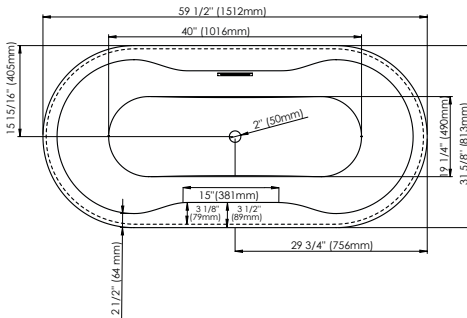

Bathtub only

BER3260F2

Mass-Air

BER3260F2M

Included: 12 injectors, 750W (1 1/2h.p.) Optima blower, with 300W heating element, 72" blower hose extension, and remote control.

Rouge-Air

BER3260F2A

Included: 12 micro-jets, 750W (1 1/2h.p.) Optima blower, with 300W heating element, 72" blower hose extension, and remote control.

GENERAL OPTIONS

Overflow and waste included: Chrome

Acrylic Colour: White

Standard

Bathtub drain adapter (picture below)

Gel black neck pillow

White or brushed nickel overflow and drain kit

MASS-AIR / ROUGE-AIR OPTIONS

Mass-Air Jet finish: White/Chrome

Standard

Others: Chrome/Chrome

96" blower hose extension

A blower hose extension is required when the blower is located more than 4' from the bathtub.

* Possibility to install FEN990240 and TAR990340 faucets.

BATHTUB DRAIN ADAPTER

D-111 (123 Connect) is a floor drain adapter designed to facilitate the installation of freestanding bathtubs (must be installed before tiles are laid).

Designed to be installed in a 8" to 10" joist space.

LINEAR OVERFLOW

White

Brushed nickel

Chrome

CONFORMITY ATTESTATION
Bathtub Standards
CAN / CSA.B45.5
Hydromassage Standard
CAN / CSA.B45.10 / CSA.C22.2 / UL-1795

ECORESPONSABLE Certification
First manufacturer of bathroom products in
North America to be certified ecoresponsible

Produits Neptune
Rouge

6835, Picard street, Saint-Hyacinthe (Québec) J2S 1H3
Phone: (450) 773-7058 - Fax: (450) 773-5063
produitsneptune.com