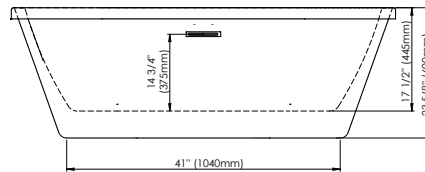

BERLIN F2 3260

59 1/2" x 32" x 23 5/8"

PRODUCT DESCRIPTION:

Adjustable feet
Transitional style
Above-the-floor rough (AFR)
Integrated linear overflow and drain kit included, chrome

24-48 hrs

WATER CAPACITY:

58 gallons

IMMERSION:

14 3/4 po

BOX SIZE:

60" x 33" x 24"

NET WEIGHT:

106 lbs

GROSS WEIGHT:

131 lbs

Bathtub only

BER3260F2

Mass-Air

BER3260F2M

Included: 12 injectors, 750W (1 1/2h.p.) Optima blower, with 300W heating element, 72" blower hose extension, and remote control.

Rouge-Air

BER3260F2A

Included: 12 micro-jets, 750W (1 1/2h.p.) Optima blower, with 300W heating element, 72" blower hose extension, and remote control.

GENERAL OPTIONS

Overflow and waste included: Chrome

Acrylic Colour: White

Standard

Bathtub drain adapter (picture below)

Gel black neck pillow

White or brushed nickel overflow and drain kit

MASS-AIR / ROUGE-AIR OPTIONS

Mass-Air Jet finish: White/Chrome

Standard

Others: Chrome/Chrome

96" blower hose extension

A blower hose extension is required when the blower is located more than 4' from the bathtub.

* Possibility to install FEN990240 and TAR990340 faucets.

BATHTUB DRAIN ADAPTER

D-111 (123 Connect) is a floor drain adapter designed to facilitate the installation of freestanding bathtubs (must be installed before tiles are laid).

Designed to be installed in a 8" to 10" joist space.

LINEAR OVERFLOW

White

Brushed nickel

Chrome

CONFORMITY ATTESTATION
Bathtub Standards
CAN / CSA.B45.5
Hydromassage Standard
CAN / CSA.B45.10 / CSA.C22.2 / UL-1795

ECORESPONSABLE Certification
First manufacturer of bathroom products in
North America to be certified ecoresponsible

Produits Neptune
Rouge

6835, Picard street, Saint-Hyacinthe (Québec) J2S 1H3
Phone: (450) 773-7058 - Fax: (450) 773-5063
produitsneptune.com