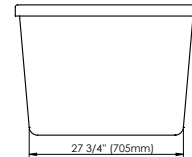

BERLIN F2 3260

59 1/2" x 32" x 23 5/8"

PRODUCT DESCRIPTION:

Adjustable feet
Transitional style
Above-the-floor rough (AFR)
Integrated linear overflow and drain kit included, chrome

24-48 hrs

WATER CAPACITY:

58 gallons

IMMERSION:

14 3/4 po

BOX SIZE:

60" x 33" x 24"

NET WEIGHT:

106 lbs

GROSS WEIGHT:

131 lbs

Bathtub only

BER3260F2

Mass-Air

BER3260F2M

Included: 12 injectors, 750W (1 1/2h.p.) Optima blower, with 300W heating element, 72" blower hose extension, and remote control.

Rouge-Air

BER3260F2A

Included: 12 micro-jets, 750W (1 1/2h.p.) Optima blower, with 300W heating element, 72" blower hose extension, and remote control.

GENERAL OPTIONS

Overflow and waste included: Chrome

Acrylic Colour: White

Standard

Bathtub drain adapter (picture below)

Gel black neck pillow

White or brushed nickel overflow and drain kit

MASS-AIR / ROUGE-AIR OPTIONS

Mass-Air Jet finish: White/Chrome

Standard

Others: Chrome/Chrome

96" blower hose extension

A blower hose extension is required when the blower is located more than 4' from the bathtub.

* Possibility to install FEN990240 and TAR990340 faucets.

BATHTUB DRAIN ADAPTER

D-111 (123 Connect) is a floor drain adapter designed to facilitate the installation of freestanding bathtubs (must be installed before tiles are laid).

Designed to be installed in a 8" to 10" joist space.

LINEAR OVERFLOW

White

Brushed nickel

Chrome

CONFORMITY ATTESTATION
Bathtub Standards
CAN / CSA.B45.5
Hydromassage Standard
CAN / CSA.B45.10 / CSA.C22.2 / UL-1795

ECORESPONSABLE Certification
First manufacturer of bathroom products in
North America to be certified ecoresponsible

Produits Neptune
Rouge

6835, Picard street, Saint-Hyacinthe (Québec) J2S 1H3
Phone: (450) 773-7058 - Fax: (450) 773-5063
produitsneptune.com