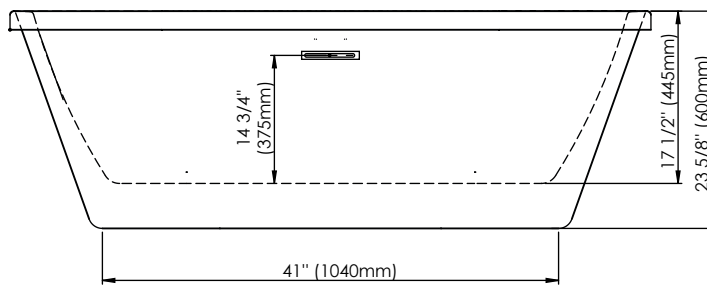

Produits Neptune
Rouge

Berlin F2 3260

Bathtub

Ajustable feet

Above-the-floor rough (AFR)

*All dimensions are approximate and subject to change without notice

Please refer to the installation guide before beginning the installation