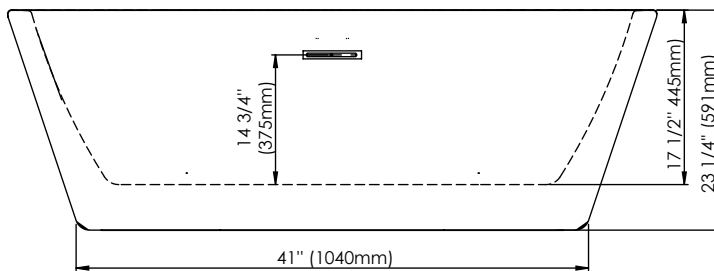

Produits Neptune
Rouge

Berlin F1 3260

Bathtub

Ajustable feet

Above-the-floor rough (AFR)

*All dimensions are approximate and subject to change without notice

Please refer to the installation guide before beginning the installation