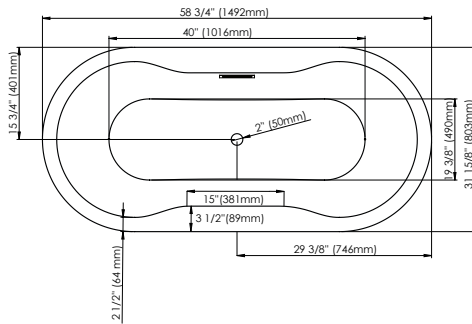

Bathtub only

BER3260F1

Mass-Air

BER3260F1M

Included: 12 injectors, 750W (1 1/2h.p.) Optima blower, with 300W heating element, 72" blower hose extension, and remote control.

Rouge-Air

BER3260F1A

Included: 12 micro-jets, 750W (1 1/2h.p.) Optima blower, with 300W heating element, 72" blower hose extension, and remote control.

GENERAL OPTIONS

Overflow and waste included: Chrome

Acrylic Colour: White

Standard

Bathtub drain adapter (picture below)

Gel black neck pillow

White or brushed nickel overflow and drain kit

MASS-AIR / ROUGE-AIR OPTIONS

Mass-Air Jet finish: White/Chrome

Standard

Others: Chrome/Chrome

96" blower hose extension

A blower hose extension is required when the blower is located more than 4' from the bathtub.

* Possibility to install FEN990240 and TAR990340 faucets.

BATHTUB DRAIN ADAPTER

D-111 (123 Connect) is a floor drain adapter designed to facilitate the installation of freestanding bathtubs (must be installed before tiles are laid).

Designed to be installed in a 8" to 10" joist space.

White

Brushed nickel

Chrome

LINEAR OVERFLOW

CONFORMITY ATTESTATION
Bathtub Standards
CAN / CSA.B45.5
Hydromassage Standard
CAN / CSA.B45.10 / CSA.C22.2 / UL-1795

ECORESPONSABLE Certification
First manufacturer of bathroom products in North America to be certified ecoresponsible

Produits Neptune
Rouge

6835, Picard street, Saint-Hyacinthe (Québec) J2S 1H3
Phone: (450) 773-7058 - Fax: (450) 773-5063
produitsneptune.com