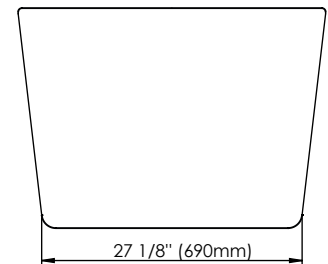

Produits Neptune
Rouge

Berlin F1 3260

Bathtub

Ajustable feet

Above-the-floor rough (AFR)

*All dimensions are approximate and subject to change without notice

Please refer to the installation guide before beginning the installation