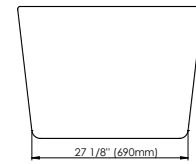

BERLIN F1 3260

58 3/4" x 31 5/8" x 23 1/4"

PRODUCT DESCRIPTION:	
Adjustable feet Transitional style Above-the-floor rough (AFR) Integrated linear overflow and drain kit included, chrome	
WATER CAPACITY:	IMMERSION:
58 gallons	14 3/4 po
BOX SIZE:	
60" x 33" x 34"	
NET WEIGHT:	GROSS WEIGHT:
106 lbs	131 lbs

24-48 hrs

Bathtub only

BER3260F1

Mass-Air

BER3260F1M

Included: 12 injectors, 750W (1 1/2h.p.) Optima blower, with 300W heating element, 72" blower hose extension, and remote control.

Rouge-Air

BER3260F1A

Included: 12 micro-jets, 750W (1 1/2h.p.) Optima blower, with 300W heating element, 72" blower hose extension, and remote control.

GENERAL OPTIONS

Overflow and waste included: Chrome

Acrylic Colour: White

Standard

Bathtub drain adapter (picture below)

Gel black neck pillow

White or brushed nickel overflow and drain kit

MASS-AIR / ROUGE-AIR OPTIONS

Mass-Air Jet finish: White/Chrome

Standard

Others: Chrome/Chrome

96" blower hose extension

A blower hose extension is required when the blower is located more than 4' from the bathtub.

* Possibility to install FEN990240 and TAR990340 faucets.

BATHTUB DRAIN ADAPTER

D-111 (123 Connect) is a floor drain adapter designed to facilitate the installation of freestanding bathtubs (must be installed before tiles are laid).

Designed to be installed in a 8" to 10" joist space.

White

Brushed nickel

Chrome

LINEAR OVERFLOW

CONFORMITY ATTESTATION
Bathtub Standards
CAN / CSA.B45.5
Hydromassage Standard
CAN / CSA.B45.10 / CSA.C22.2 / UL-1795

ECORESPONSABLE Certification
First manufacturer of bathroom products in North America to be certified ecoresponsible

Produits Neptune
Rouge

6835, Picard street, Saint-Hyacinthe (Québec) J2S 1H3
Phone: (450) 773-7058 - Fax: (450) 773-5063
produitsneptune.com