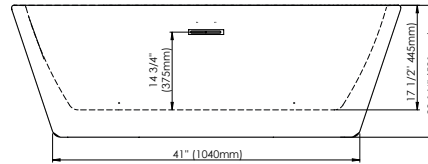

BERLIN F1 3260

58 3/4" x 31 5/8" x 23 1/4"

PRODUCT DESCRIPTION:	
Adjustable feet Transitional style Above-the-floor rough (AFR) Integrated linear overflow and drain kit included, chrome	
WATER CAPACITY:	IMMERSION:
58 gallons	14 3/4 po
BOX SIZE:	
60" x 33" x 34"	
NET WEIGHT:	GROSS WEIGHT:
106 lbs	131 lbs

24-48 hrs

Bathtub only

BER3260F1

Mass-Air

BER3260F1M

Included: 12 injectors, 750W (1 1/2h.p.) Optima blower, with 300W heating element, 72" blower hose extension, and remote control.

Rouge-Air

BER3260F1A

Included: 12 micro-jets, 750W (1 1/2h.p.) Optima blower, with 300W heating element, 72" blower hose extension, and remote control.

GENERAL OPTIONS

Overflow and waste included: Chrome

Acrylic Colour: White

Standard

Bathtub drain adapter (picture below)

Gel black neck pillow

White or brushed nickel overflow and drain kit

MASS-AIR / ROUGE-AIR OPTIONS

Mass-Air Jet finish: White/Chrome

Standard

Others: Chrome/Chrome

96" blower hose extension

A blower hose extension is required when the blower is located more than 4' from the bathtub.

* Possibility to install FEN990240 and TAR990340 faucets.

BATHTUB DRAIN ADAPTER

D-111 (123 Connect) is a floor drain adapter designed to facilitate the installation of freestanding bathtubs (must be installed before tiles are laid).

Designed to be installed in a 8" to 10" joist space.

White

Brushed nickel

Chrome

LINEAR OVERFLOW

CONFORMITY ATTESTATION
Bathtub Standards
CAN / CSA.B45.5
Hydromassage Standard
CAN / CSA.B45.10 / CSA.C22.2 / UL-1795

ECORESPONSABLE Certification
First manufacturer of bathroom products in North America to be certified ecoresponsible

Produits Neptune
Rouge

6835, Picard street, Saint-Hyacinthe (Québec) J2S 1H3
Phone: (450) 773-7058 - Fax: (450) 773-5063
produitsneptune.com