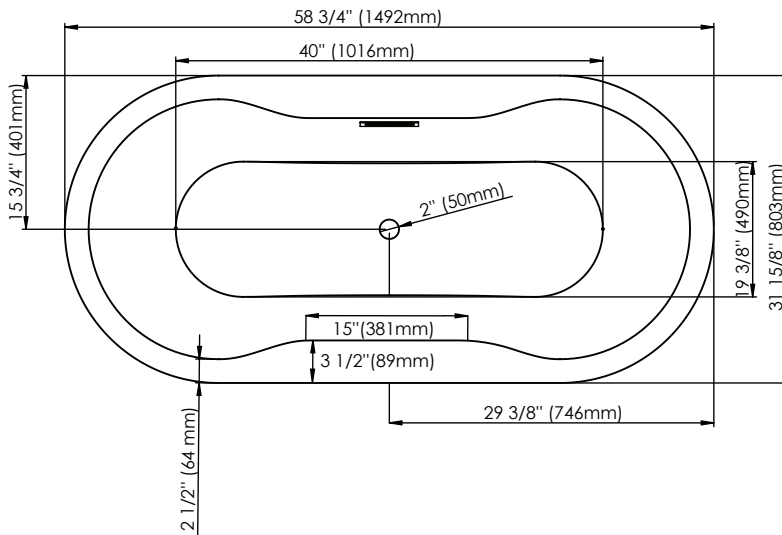

Produits Neptune
Rouge

Berlin F1 3260

Bathtub

Ajustable feet

Above-the-floor rough (AFR)

*All dimensions are approximate and subject to change without notice

Please refer to the installation guide before beginning the installation