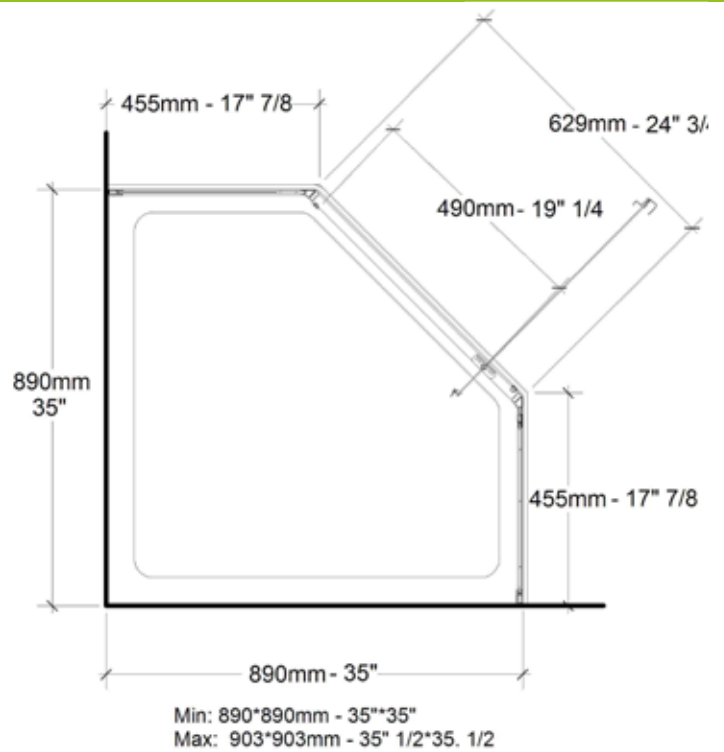

OVADA 38 SHOWER DOOR

PRODUCT DESCRIPTION:

Contemporary style
 Pivot
 Neo-angle shower door 38" x 38"
 4 mm glass (1/6")
 Door opening 21 1/2"
 70" height
 Reversible
 Offered in chrome/clear

24-48 hrs

BOX SIZE:

72" x 27" x 4"

NET WEIGHT:

57 lbs

GROSS WEIGHT

57 lbs

* Produits Neptune applies a cutting-edge protective covering, which repels water and dirt for easy cleaning and increases the lifespan of your shower doors.