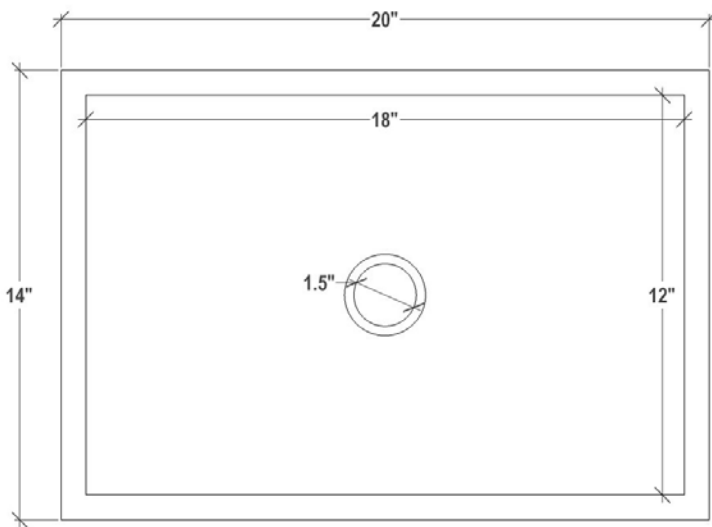

STRIPE FINISHES

BRS	Brass
GLD	Gold
SLV	Silver
COP	Copper

AVAILABLE DRAINS

D004	Grid Strainer
D005	Lift and Turn
D006	Pop-Up with Horizontal Lift Rod
D011 – D017	Decorative Grid Strainer

INSTALLATION

Use 100% silicone to adhere sink to countertop. Clean any excess silicone from sink surface. Clips are not included but may be provided by countertop fabricator. Conversion Kit for drain installation is included with each sink.

DIMENSIONS WILL VARY

DO NOT use this sheet as a guide for countertop cuts. Due to the handmade nature of each product, templates are not provided.