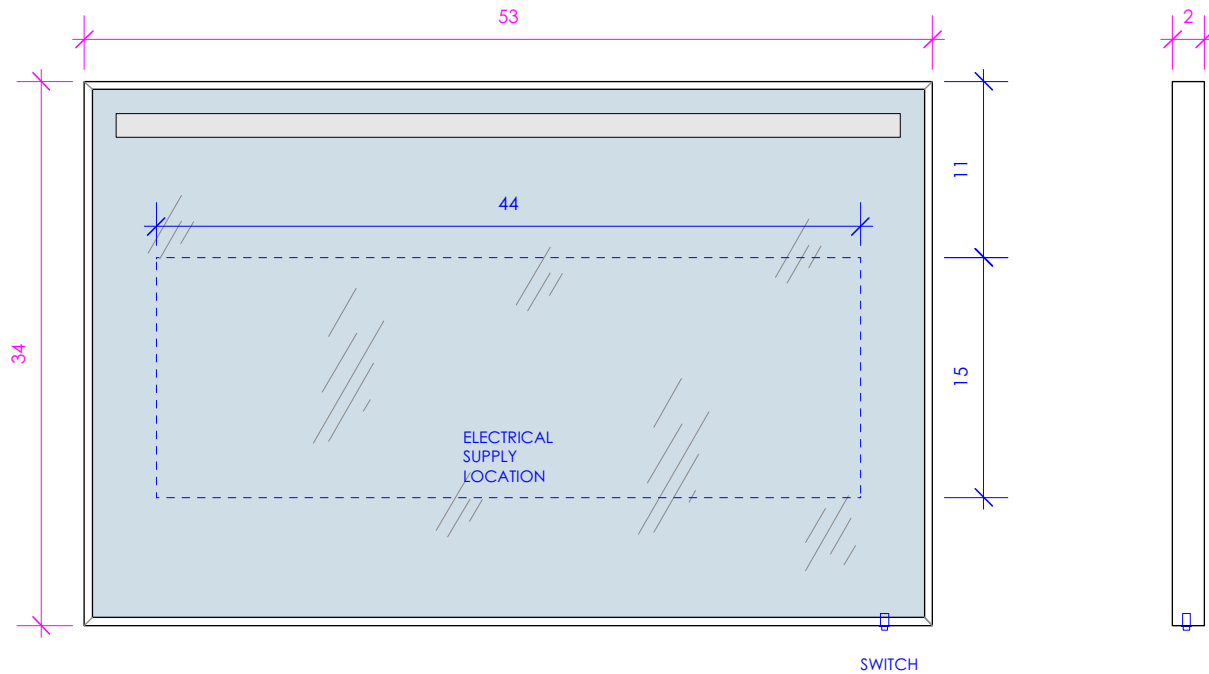

LACAVA

MIRROR

M08-53

FEATURES:

- WALL HUNG MIRROR
- LED ACCENT LIGHTING STRIP WITH SWITCH
- ACCENT STRIP DOES NOT SUBSTITUTE FOR TASK LIGHTING
- LEDS CAN BE USED WITH RECESSED PLUG-IN OUTLET OR HARDWIRED
- PROUDLY HANDMADE IN THE USA
- MANUFACTURED WITH LOW VOC FINISHES AND WOOD FROM RENEWABLE FORESTS