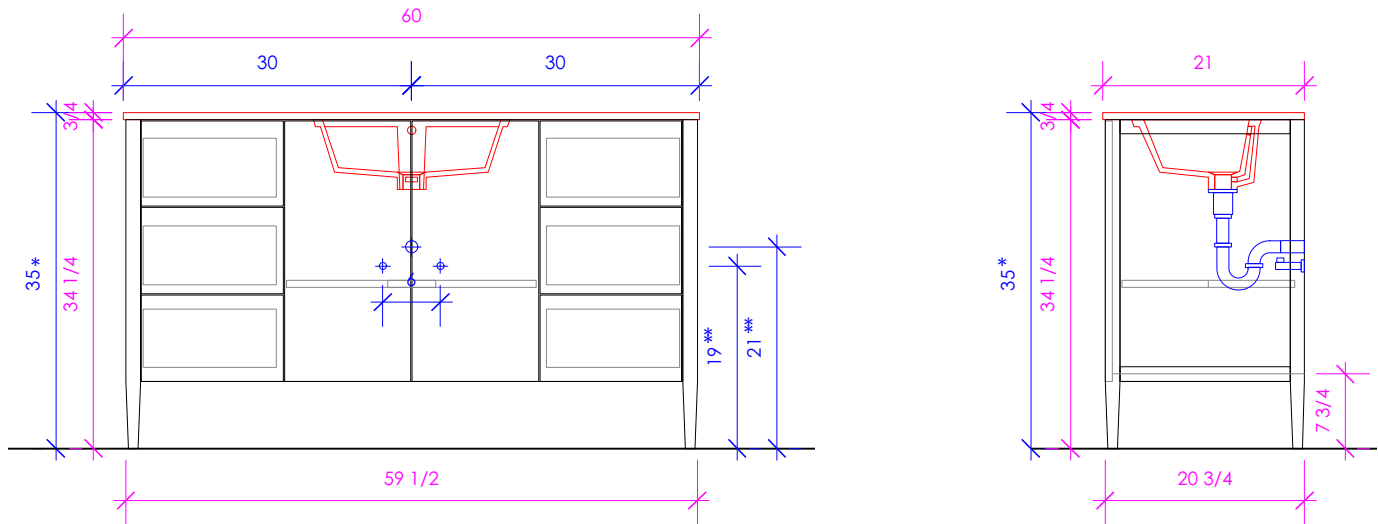

## LUNAROSSA

LRS-F-60B

\* Recommended installation height  
\*\* Recommended plumbing location

### FEATURES:

- FLOOR STANDING VANITY
- TWO DOORS WITH SOFT-CLOSE HINGES
- ADJUSTABLE SHELF INSIDE
- SIX DRAWERS WITH SELF-CLOSE GLIDES
- INTERIOR DRAWERS STAINED TO REFLECT EXTERIOR FINISH
- SOLID WOOD LEGS
- DECORATIVE HARDWARE **K547** INCLUDED BUT NOT INSTALLED - CAN BE INSTALLED UPON REQUEST
- USED WITH **LRS-60BT** COUNTERTOP AND **5062UN** SINK (SOLD SEPARATELY)
- PROUDLY HANDMADE IN THE USA
- MANUFACTURED WITH LOW VOC FINISHES AND WOOD FROM RENEWABLE FORESTS