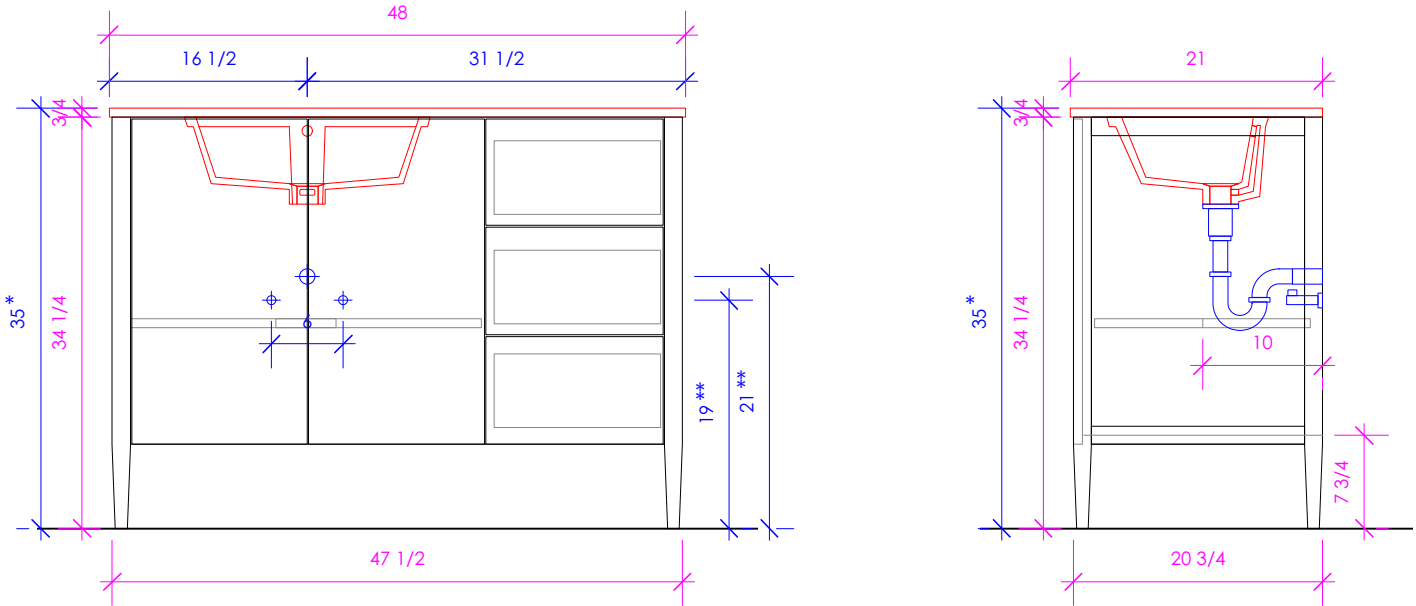

## LUNAROSSA

LRS-F-48L

\* Recommended installation height  
\*\* Recommended plumbing location