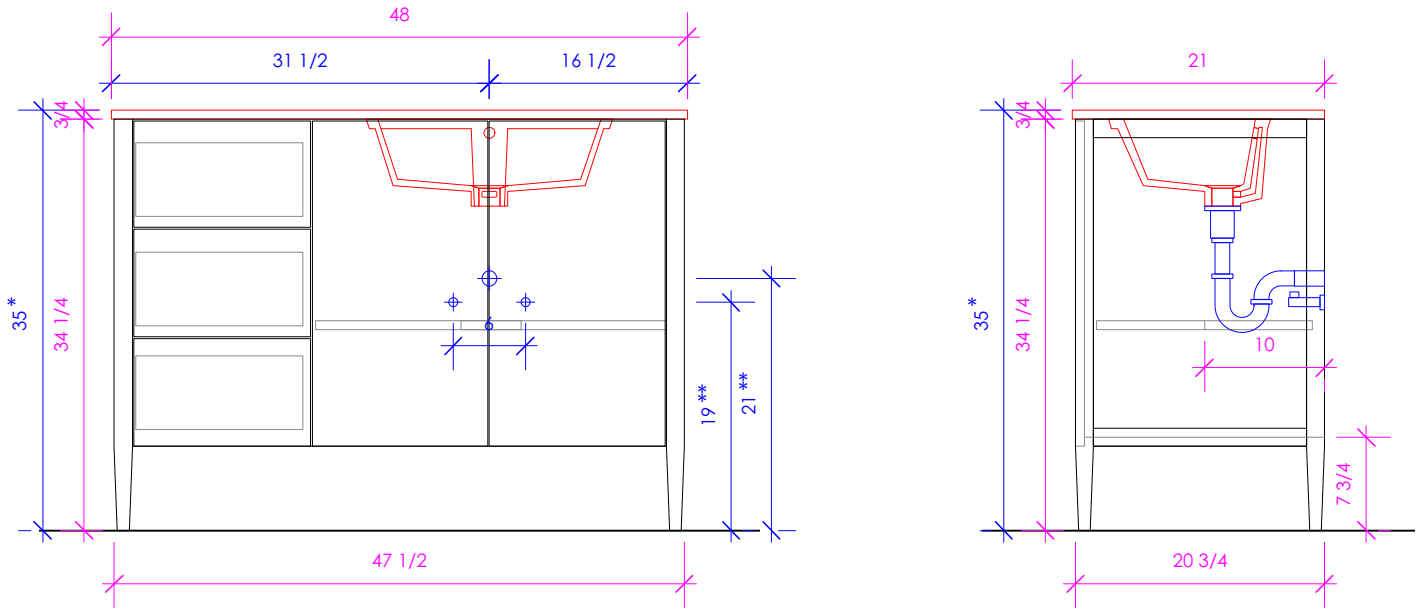

## LUNAROSSA

LRS-F-48R

\* Recommended installation height  
\*\* Recommended plumbing location