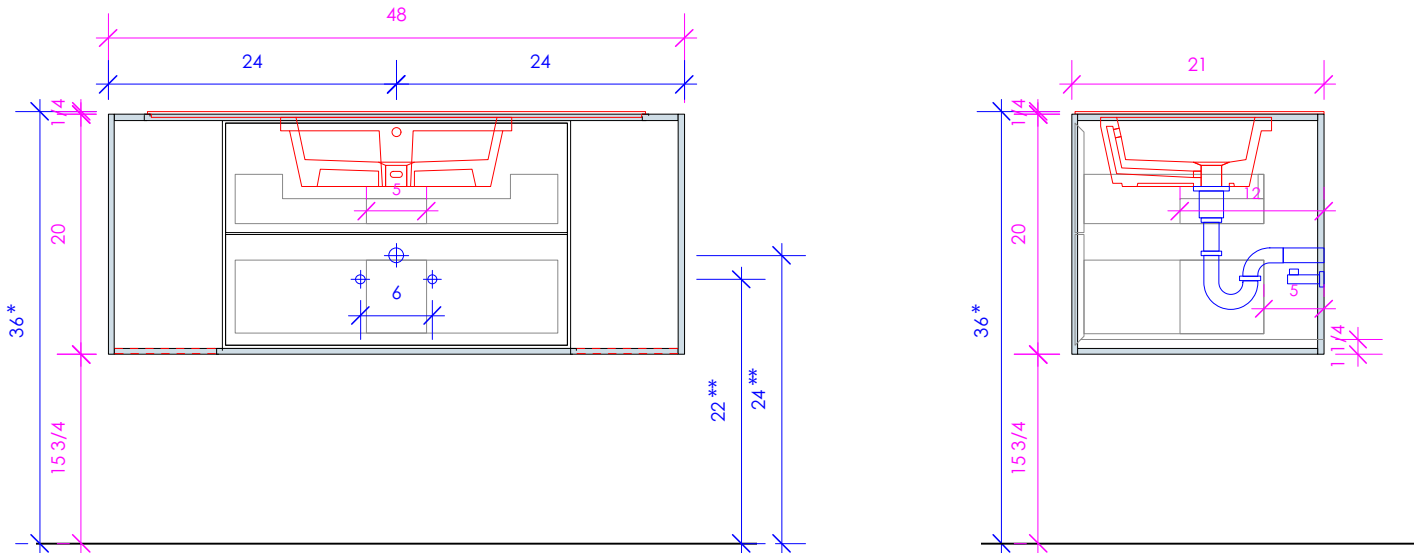

## LINEA

LIN-UN-48

\* Recommended installation height  
\*\* Recommended plumbing location

### FEATURES:

- WALL MOUNT VANITY
- TWO DRAWERS WITH SELF-CLOSE GLIDES
- INTERIOR DRAWERS STAINED TO REFLECT EXTERIOR FINISH
- MITERED DETAILING ON DRAWERS
- DECORATIVE HARDWARE **K450** INCLUDED BUT NOT INSTALLED - CAN BE INSTALLED UPON REQUEST
- USED WITH **LIN-UN-48F** FRAME, **LIN-UN-48T** COUNTERTOP AND **5452UN** SINK (SOLD SEPARATELY)
- PROUDLY HANDMADE IN THE USA
- MANUFACTURED WITH LOW VOC FINISHES AND WOOD FROM RENEWABLE FORESTS