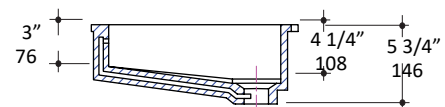

Specifications:

Installation:	Undercounter
Interior Dimensions:	33" w x 12 1/2" d x 4 1/4" h
Exterior Dimensions:	35 1/2" w x 15" d x 5 3/4" h
Material:	Solid surface
Weight:	Matte white - 28 lbs Gloss white - 32 lbs
Overflow:	Yes
Finishes:	001M - Matte white 001G - Gloss white MB - Matte Black
Faucet Holes:	N/A
Cut-out Size:	32 1/2" x 12" (template available upon request)
Drain Hole Size:	Ø 1 3/4"

LACAVA reserves the right to revise any dimension or information on this sheet without notice. Dimensions are nominal and may vary within an industry accepted tolerance of 1/4". Drawings provided herein are meant to give the user an idea of the product and are not made to scale. Revised: 8/5/2019