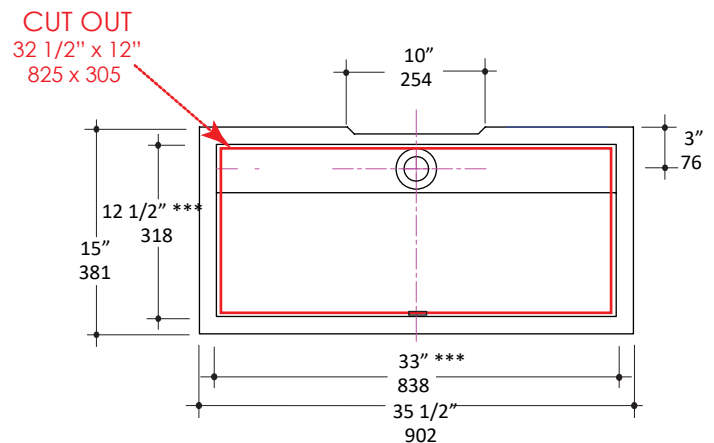

Codes + Standards:

- Meets and exceeds applicable national codes and standards

compliant when installed to specific requirements of this regulation