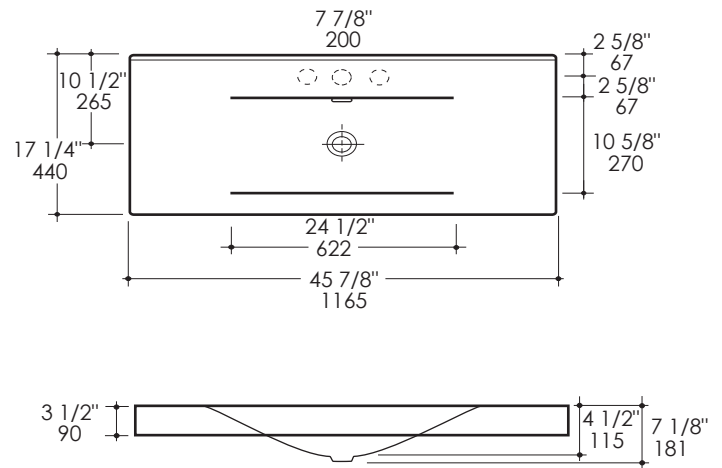

SPRING Lavatory Item #5172

Features:

- Solid surface lavatory with overflow
- Vanity top installation
- Faucet holes diameter is 1 3/8"
- European-size drain recommended(i.e. item #7100-16OF)
- Most standard American drains can also be used
- Material is heat, stain, scratch, chemical, and impact resistant
- Weight: 50 lbs.

Finish Options:

- 001G - Gloss White
- 001M - Matte White

Faucet Hole Options:

- 00 - None
- 01 - One
- 02 - Two - center and right
- 03 - Three in 8" spread

Product Specifications:

Notes:

Drawings provided herein are meant to give the user an idea of the product and are not made to scale. The size in inches is rounded up to the nearest 1/16". Slight variances can often occur with porcelain and woodwork. Therefore, LACAVA will not be held responsible for any cutouts, countertops, or furniture made without the actual product or template from LACAVA. Plumbing specifications are only a guideline and may need to be altered based on the application.