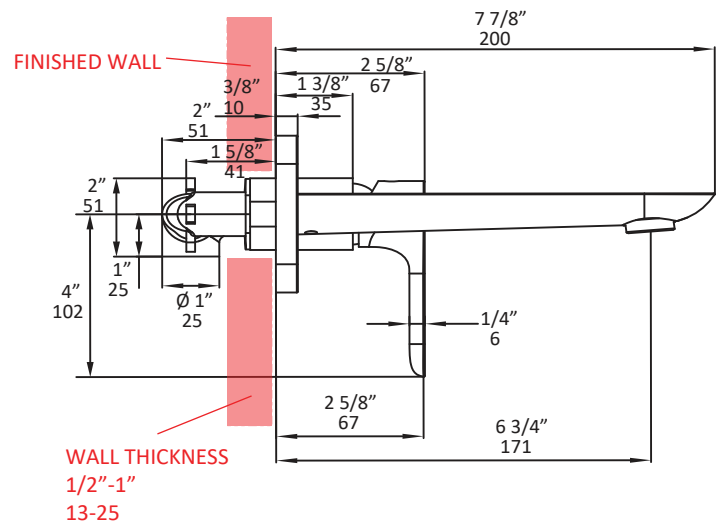

Specifications:

| | |
|------------------------------|---|
| Installation: | wall mount, single lever |
| Exterior Dimensions: | H: 6" SPOUT: 7 7/8" |
| Material: | solid brass construction |
| Water use: | 1.2 GPM |
| Pop-up: | N/A |
| Finishes: | CR - polished chrome NI - brushed nickel 44 - matte black |
| Cutout Size: | Ø 1 3/4" handle, Ø 5/8" spout |
| Accessories included: | Rough-in # 4114-ROUGH and trim # 4114-A |

LACAVA reserves the right to revise any dimension or information on this sheet without notice. Dimensions are nominal and may vary within an industry accepted tolerance of 1/4\"/>

Revised: 6/10/2019