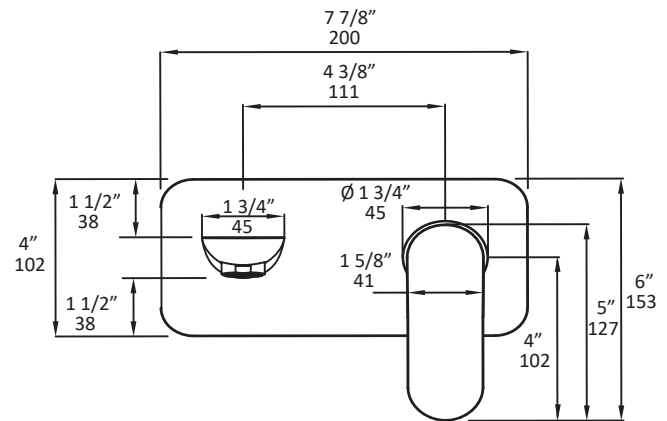

Specifications:

| | |
|------------------------------|---|
| Installation: | wall mount, single lever |
| Exterior Dimensions: | H: 6" SPOUT: 7 7/8" |
| Material: | solid brass construction |
| Water use: | 1.2 GPM |
| Pop-up: | N/A |
| Finishes: | CR - polished chrome NI - brushed nickel 44 - matte black |
| Cutout Size: | Ø 1 3/4" handle, Ø 5/8" spout |
| Accessories included: | Rough-in # 4114-ROUGH and trim # 4114-A |

Features:

- rectangular backplate
- ceramic disk cartridge
- complements the Flou Collection
- NO EXTENSIONS AVAILABLE

Codes + Standards:

- Meets and exceeds applicable national codes and standards
- CAL-Green compliant

LACAVA reserves the right to revise any dimension or information on this sheet without notice. Dimensions are nominal and may vary within an industry accepted tolerance of 1/4\"/>

Revised: 6/10/2019