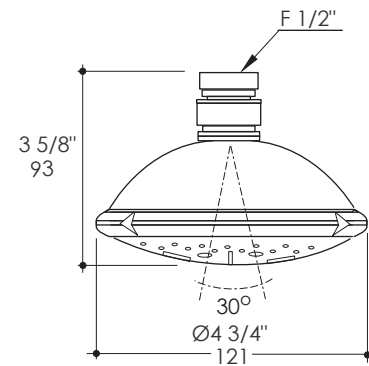

Embrace Shower Head Item #0592

Features:

- Tilting round shower head with four function variable spray
- Wall-mount installation recommended
- Arm and flange sold separately
- Easy-clean rubber nozzles
- Flow rate: 6.3 GPM Max at 60 PSI (varies by shower function) & 2.4 GPM Min
- Includes flow reducer 2.5 GPM
- Meets and exceeds the following standard: ASME A112.18.1-2012/CSA B125.1-12

Recommended Accessories:

- Item #400A: Wall-mount round shower arm with flange
- Item #0140SP: Built-in single-lever mixer with lever handle and escutcheon

Finish Options:

CR - Polished Chrome

Product Specifications:

Notes:

Drawings provided herein are meant to give the user an idea of the product and are not made to scale. The size in inches is rounded up to the nearest 1/16\"/>

LACAVA is committed to the highest level of customer service. Please feel free to contact us at 1-888-522-2823 (toll free) or by email at info@lacava.com for technical assistance or any general inquiries.