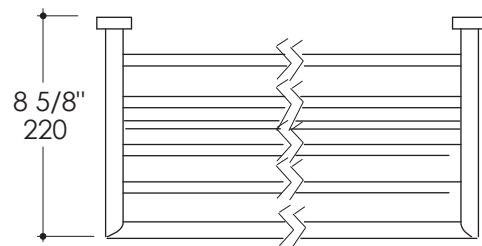

RONDA Towel Shelf Item #0204

Features:

- Wall-mount towel shelf with towel bar
- Includes mounting hardware
- Plated brass construction

Finish Options:

- CR - Polished Chrome
- PN - Polished Nickel
- NI - Brushed Nickel
- BG - Brushed Gold
- 44 - Matte Black

Product Specifications:

Notes:

Drawings provided herein are meant to give the user an idea of the product and are not made to scale. The size in inches is rounded up to the nearest 1/16".

LACAVA is committed to the highest level of customer service. Please feel free to contact us at 1-888-522-2823 (toll free) or by email at info@lacava.com for technical assistance or any general inquiries.