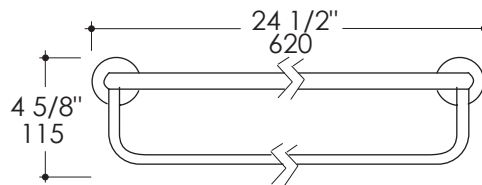

RONDA Towel Shelf Item #0204

Features:

- Wall-mount towel shelf with towel bar
- Includes mounting hardware
- Plated brass construction

Finish Options:

- CR - Polished Chrome
- PN - Polished Nickel
- NI - Brushed Nickel
- BG - Brushed Gold
- 44 - Matte Black

Product Specifications:

Notes:

Drawings provided herein are meant to give the user an idea of the product and are not made to scale. The size in inches is rounded up to the nearest 1/16".

LACAVA is committed to the highest level of customer service. Please feel free to contact us at 1-888-522-2823 (toll free) or by email at info@lacava.com for technical assistance or any general inquiries.