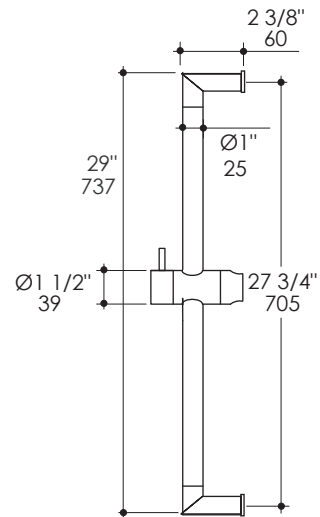

Minimal Shower Rail Item #0170

Features:

- Wall-mount round rail with hook for hand-held shower head
- Lever to adjust height and direction of hook
- Shower head and intake sold separately

Recommended Accessories:

- Item #0460: Hand-held shower head with 59" flexible hose
- Item #1573: Water intake

Finish Options:

CR - Polished Chrome

Product Specifications:

Notes:

Drawings provided herein are meant to give the user an idea of the product and are not made to scale. The size in inches is rounded up to the nearest 1/16".