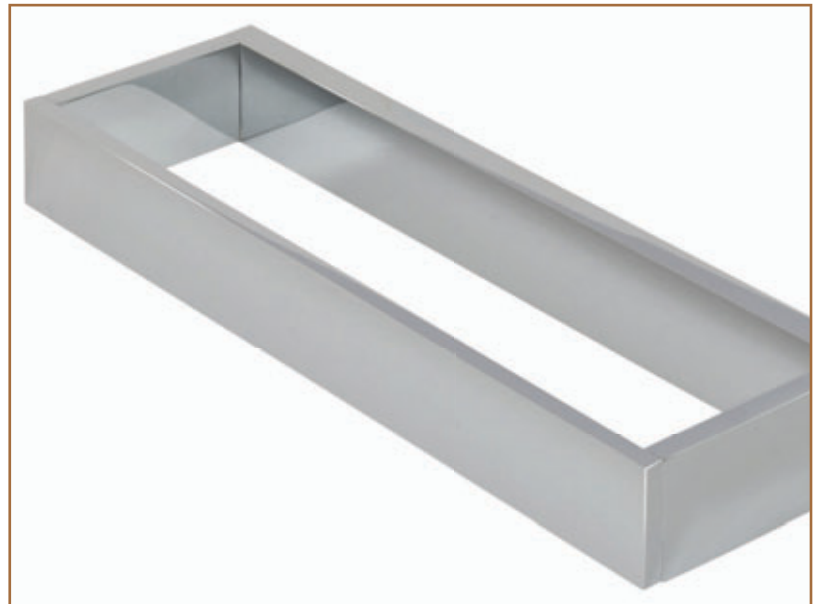

UPTON HAND TOWEL BAR

U9280

AVAILABLE FINISHES:

CHROME, MATTE BLACK

BRUSHED NICKEL, POLISHED NICKEL, POLISHED BLACK NICKEL

BRUSHED GOLD, POLISHED GOLD, ROSE GOLD

LALOO ACCESSORIES

laloocanada.com