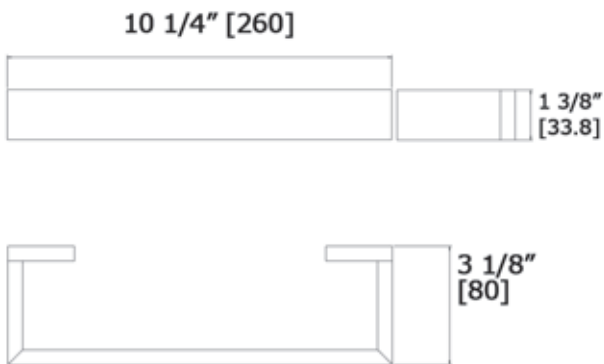

UPTON HAND TOWEL BAR

U9280

AVAILABLE FINISHES:

CHROME, MATTE BLACK

BRUSHED NICKEL, POLISHED NICKEL, POLISHED BLACK NICKEL

BRUSHED GOLD, POLISHED GOLD, ROSE GOLD

LALOO ACCESSORIES

laloocanada.com