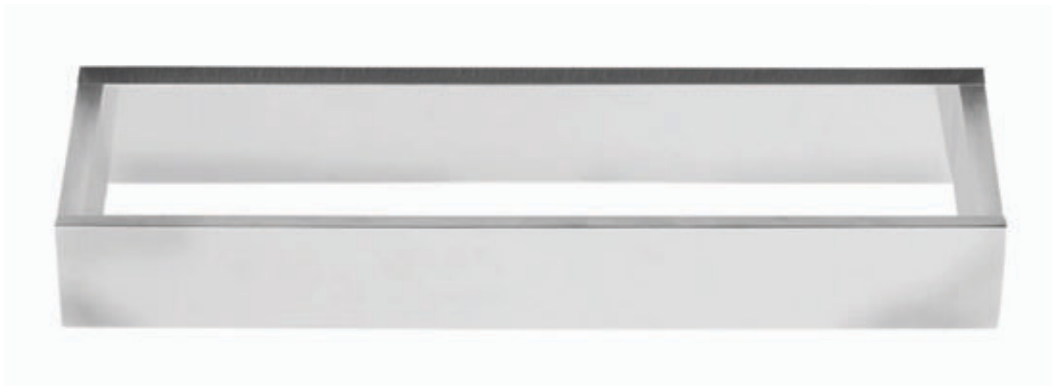

UPTON HAND TOWEL BAR

U9280

AVAILABLE FINISHES:

CHROME, MATTE BLACK

BRUSHED NICKEL, POLISHED NICKEL, POLISHED BLACK NICKEL

BRUSHED GOLD, POLISHED GOLD, ROSE GOLD

LALOO ACCESSORIES

laloocanada.com