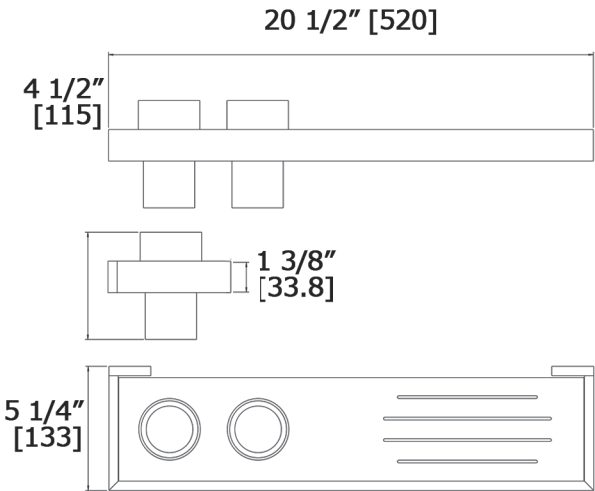

## SINGLE SHELF WITH 2 TUMBLERS

S1087

AVAILABLE FINISHES:  
CHROME AND MATTE BLACK

LALOO ACCESSORIES  
lalo.ca  
866.305.2566  
SERVICE@LALOO.CA