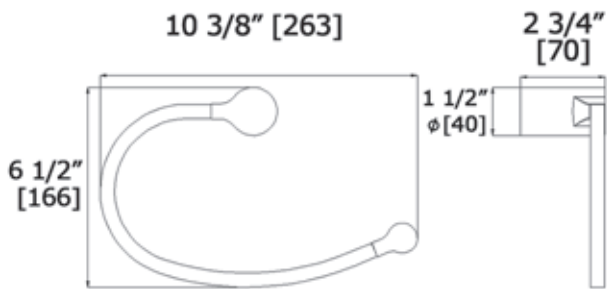

# PAYTON HAND TOWEL RING

P5680

AVAILABLE FINISHES:

CHROME, MATTE BLACK

BRUSHED NICKEL, POLISHED NICKEL, POLISHED BLACK NICKEL

BRUSHED GOLD, POLISHED GOLD, ROSE GOLD

LALOO ACCESSORIES

[laloocanada.com](http://laloocanada.com)