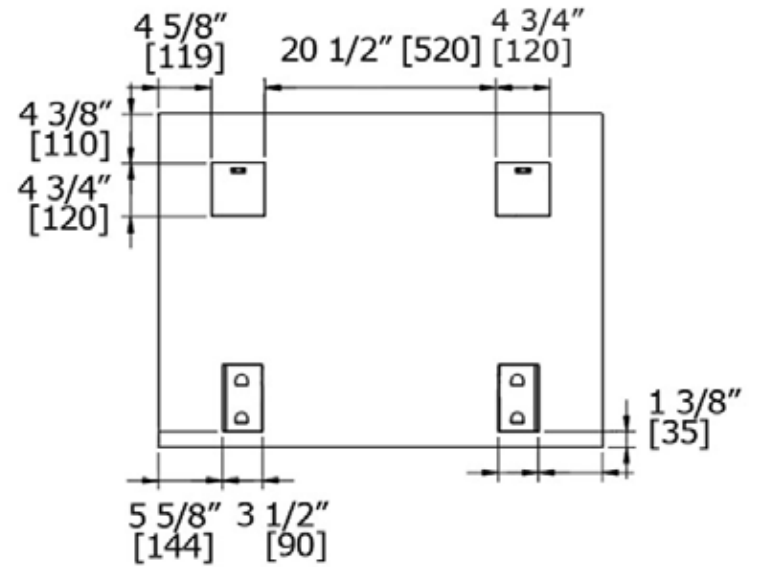

MIRRORS WITH SHELVING

HANGING BOTTOM SHELF

MO0147 - LARGE FORMAT

LALOO ACCESSORIES

lalo.ca

866.305.2566

SERVICE@lalo.ca