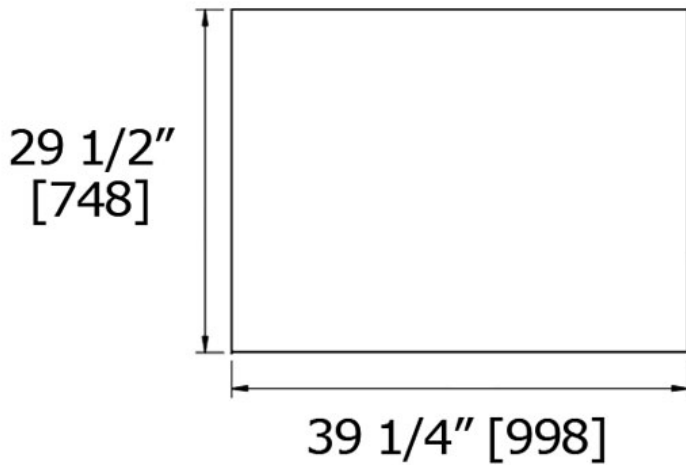

MIRRORS WITH SHELVING

HANGING BOTTOM SHELF

MO0147 - LARGE FORMAT

LALOO ACCESSORIES

lalo.ca

866.305.2566

SERVICE@lalo.ca