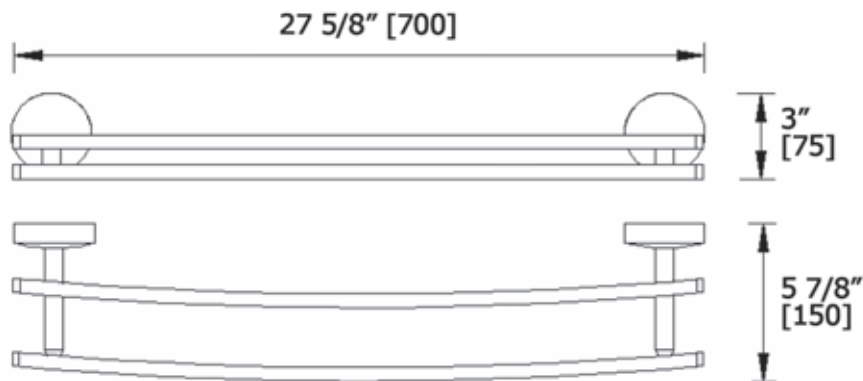

Classic-R

EXTENDED DOUBLE TOWEL BAR

CR3830D

AVAILABLE FINISHES:
CHROME, BRUSHED NICKEL

LALOO ACCESSORIES
lalo.ca
866.305.2566
SERVICE@lalo.ca