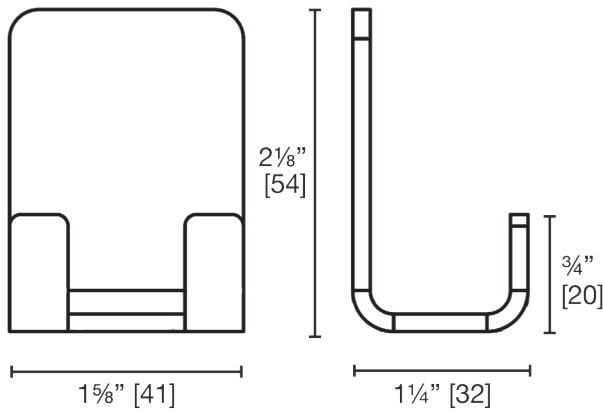

SRZHook
Double Hook

LALOO ACCESSORIES
SERVICE@lalloo.ca
866-305-2566

Mount 2 hooks back to back on shower glass enclosure. Hang robe on outside hook and hang sponges, loofah or razors on inside hook.

Companion accessory with the 9½" SS0100 squeegee and 13¾" SS0200 squeegee.

3M™ VHB™ Tapes are high-strength, double sided acrylic foam tapes which quickly create a permanent bond that actually builds strength over time.

The soft conformable foam molds to irregular surfaces and joins a variety of materials including aluminum, steel, brass, glass, plastics and painted and powder coated surfaces with a tensile strength of 90lbs. [3M 5952 specification]

Available Finishes

- C chrome
- PN polished nickel
- BN brushed nickel
- GD polished gold
- BG brushed gold
- MB matte black
- WF white frost
- SG stone grey

Complementary Accessories

wire corner basket
3391

squeegee with square 3M hook
SS0100
SS0200

Use metric dimensions for greatest accuracy. Specifications are subject to change without notice.

A
CELEBRATION
of ART &
FUNCTION