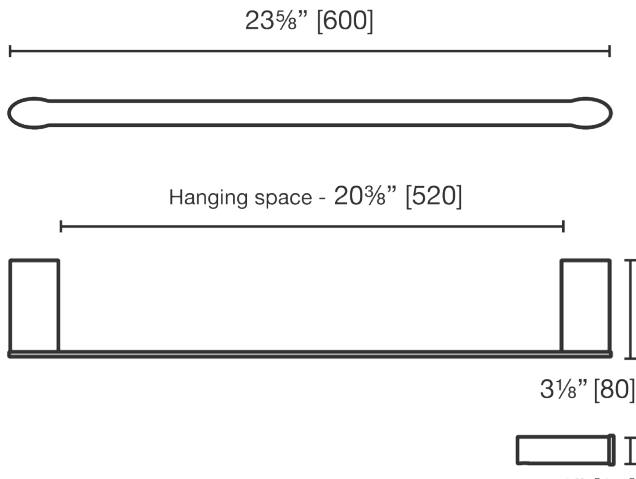

F1424
Single Towel Bar

LALOO ACCESSORIES
SERVICE@LALOO.CA
866-305-2566

Towel hanging space
20³/₈" [520]

Available Finishes

-  C chrome
-  PN polished nickel
-  BN brushed nickel
-  GD polished gold
-  BG brushed gold
-  MB matte black
-  WF white frost
-  SG stone grey

Complementary Accessories

- robe hook
- double towel bar
- hand towel ring
- paper holder

Use metric dimensions for greatest accuracy. Specifications are subject to change without notice.

A
CELEBRATION
of ART &
FUNCTION