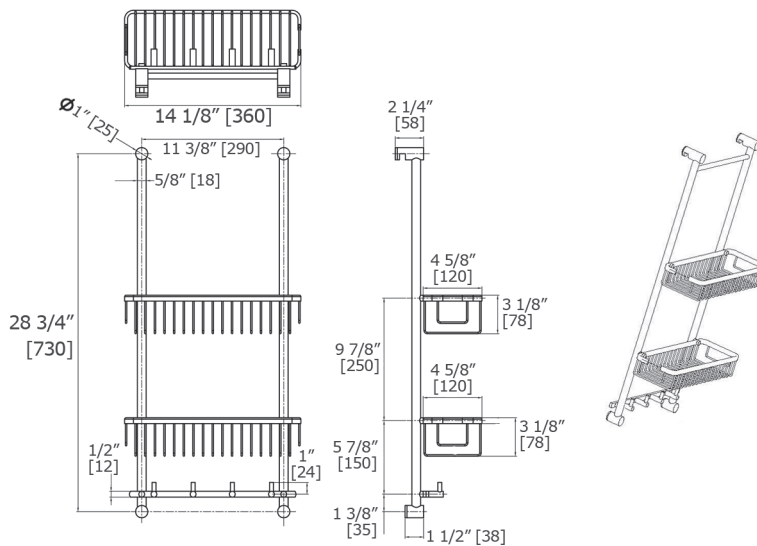

## WIRE DOUBLE BASKET WITH 4 HOOKS

### 9111

AVAILABLE FINISHES:  
**CHROME**

THE BASKET HANGS ON SHOWER GLASS PANELS WITH DEPTHS VARYING FROM 6MM TO 10MM.

LALOO ACCESSORIES  
 laloo.ca  
 866.305.2566  
 SERVICE@laloo.ca