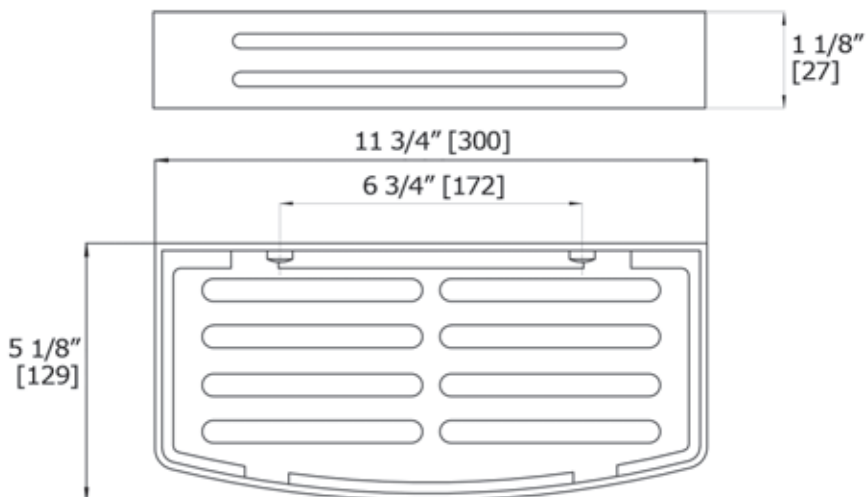

BOUTIQUE

RECTANGULAR SHOWER Caddy

3439

Available Finishes:
Polished STAINLESS AND MATTE BLACK

LALOO ACCESSORIES
lalo.ca
866.305.2566
SERVICE@lalo.ca